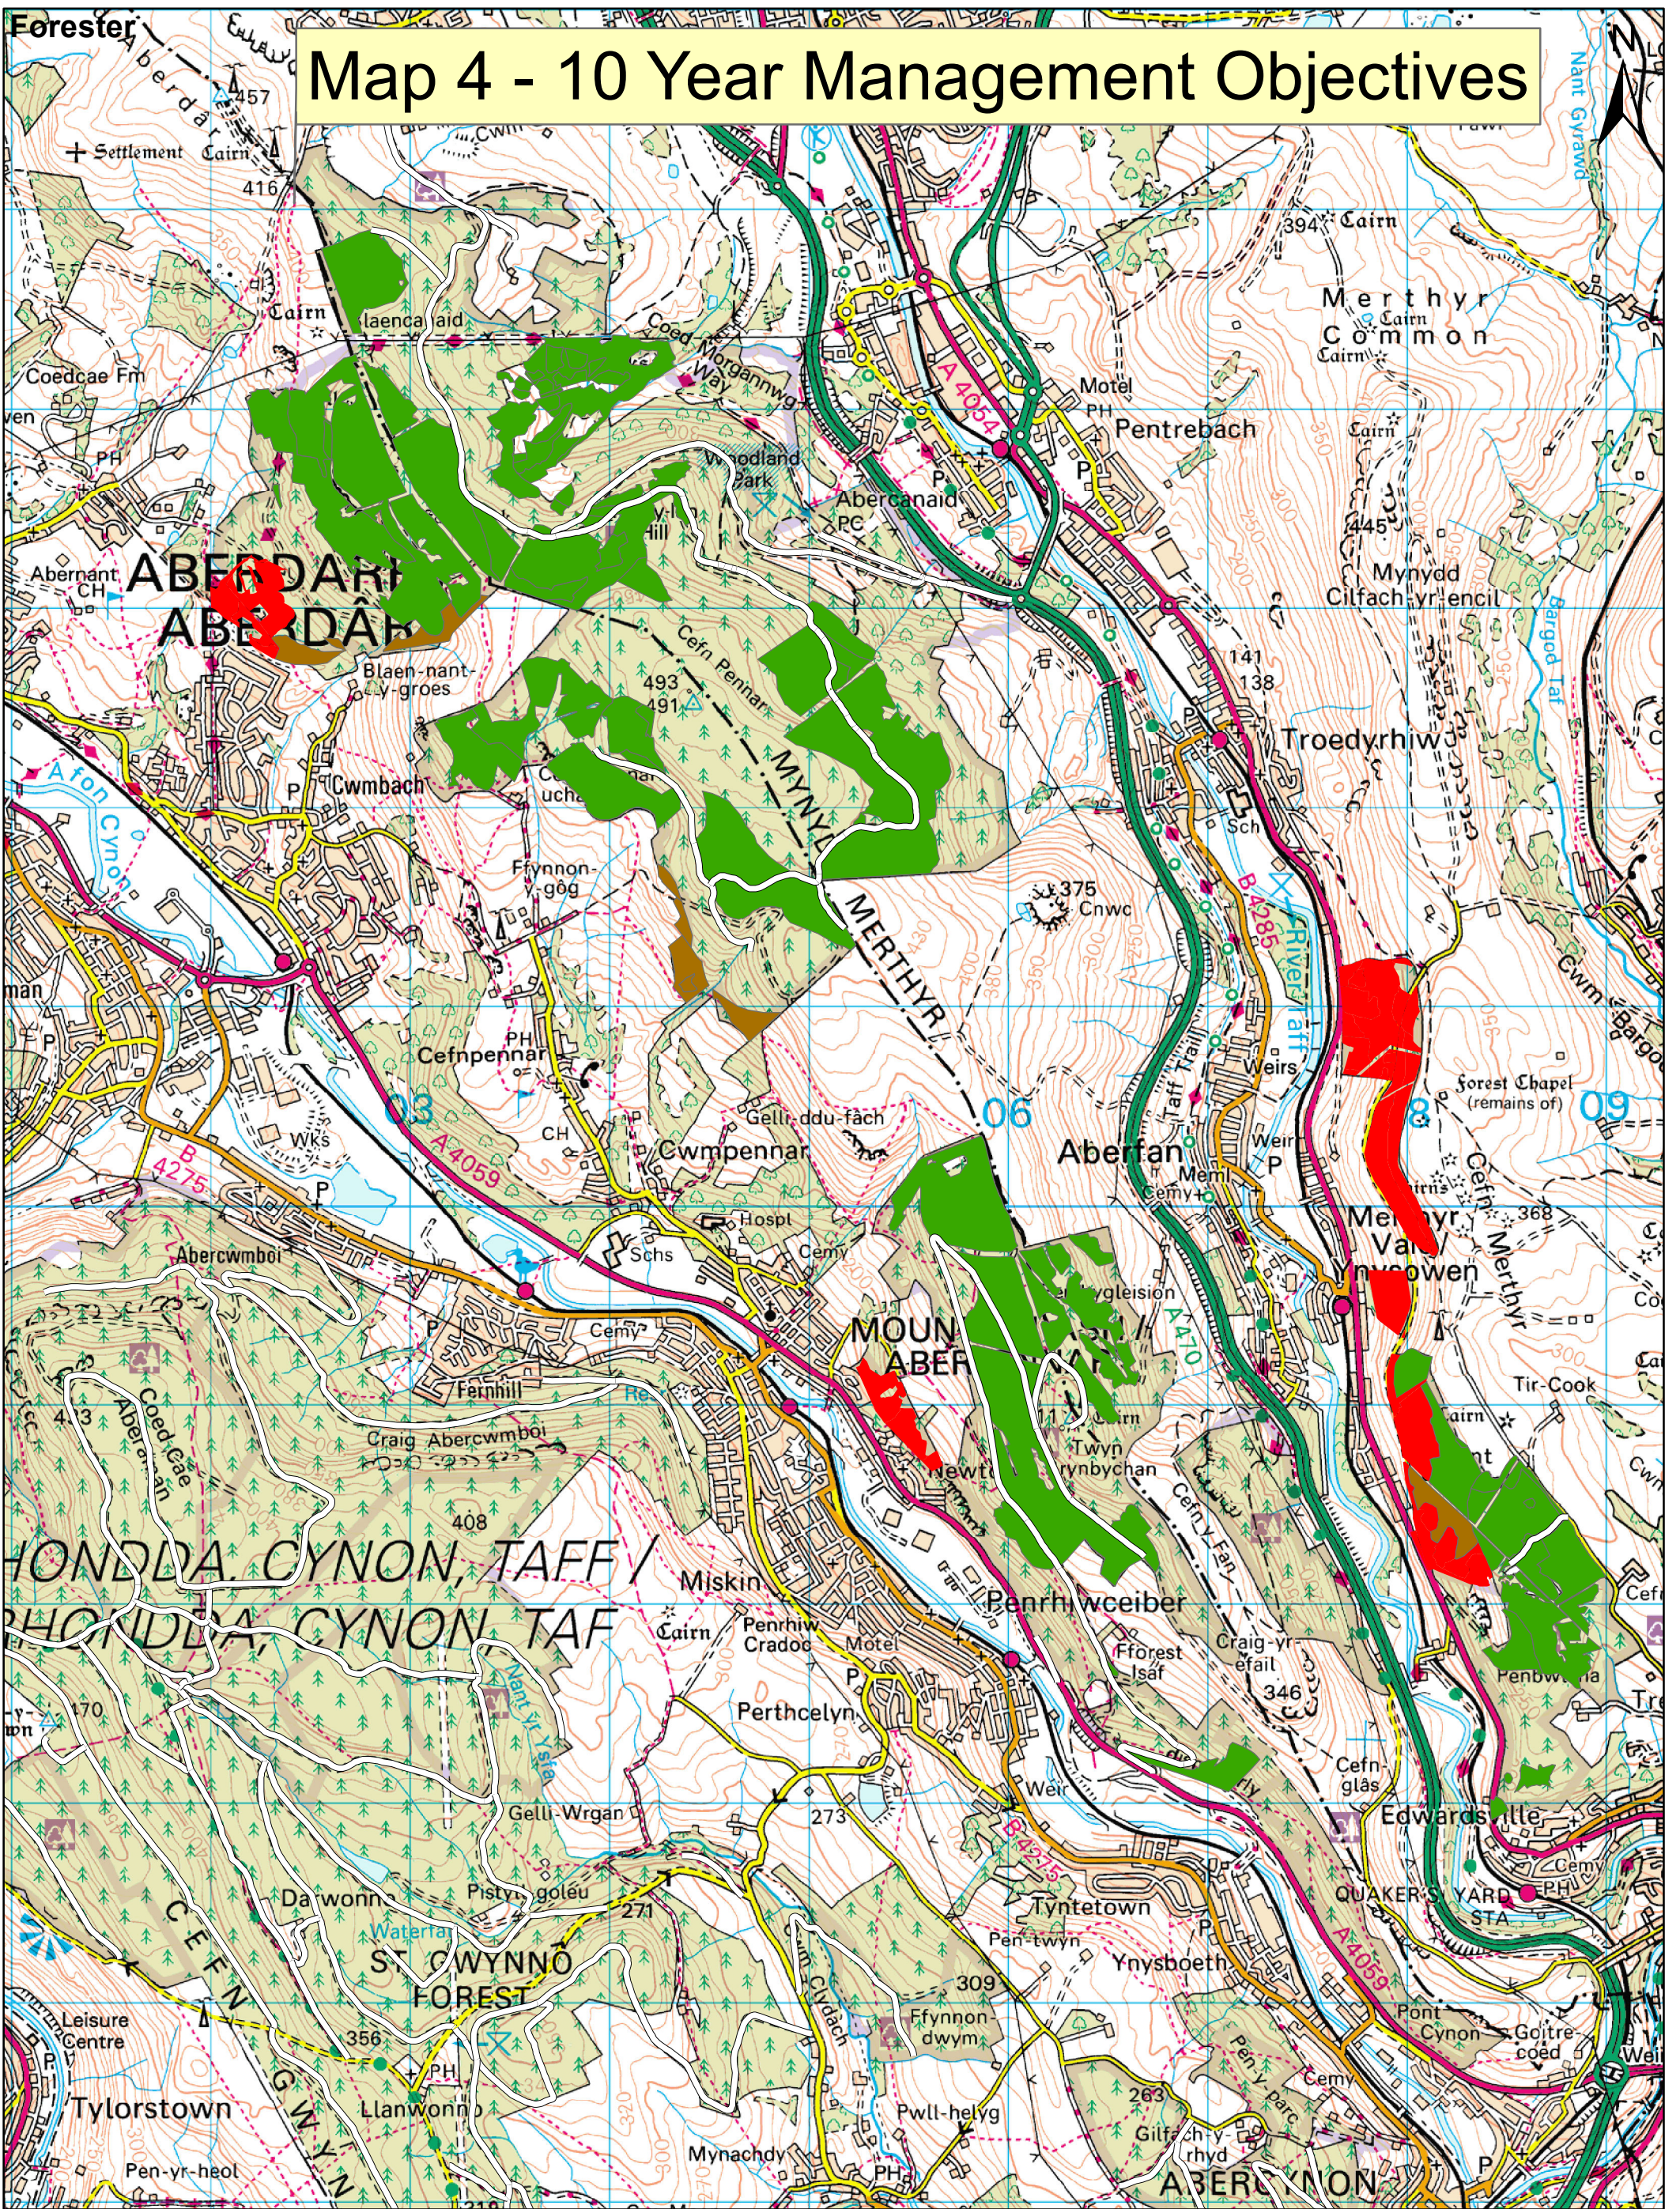

Map 4 - 10 Year Management Objectives

Forest District
 Title - Map 4 - 10 year management objectives
 Type of Map Stock
 Scale 1:30,000
 Date: 16/02/2016

Legend

- Gethin_map_4. NWE
 4_10yrmgmt SFM
 AWR SWM