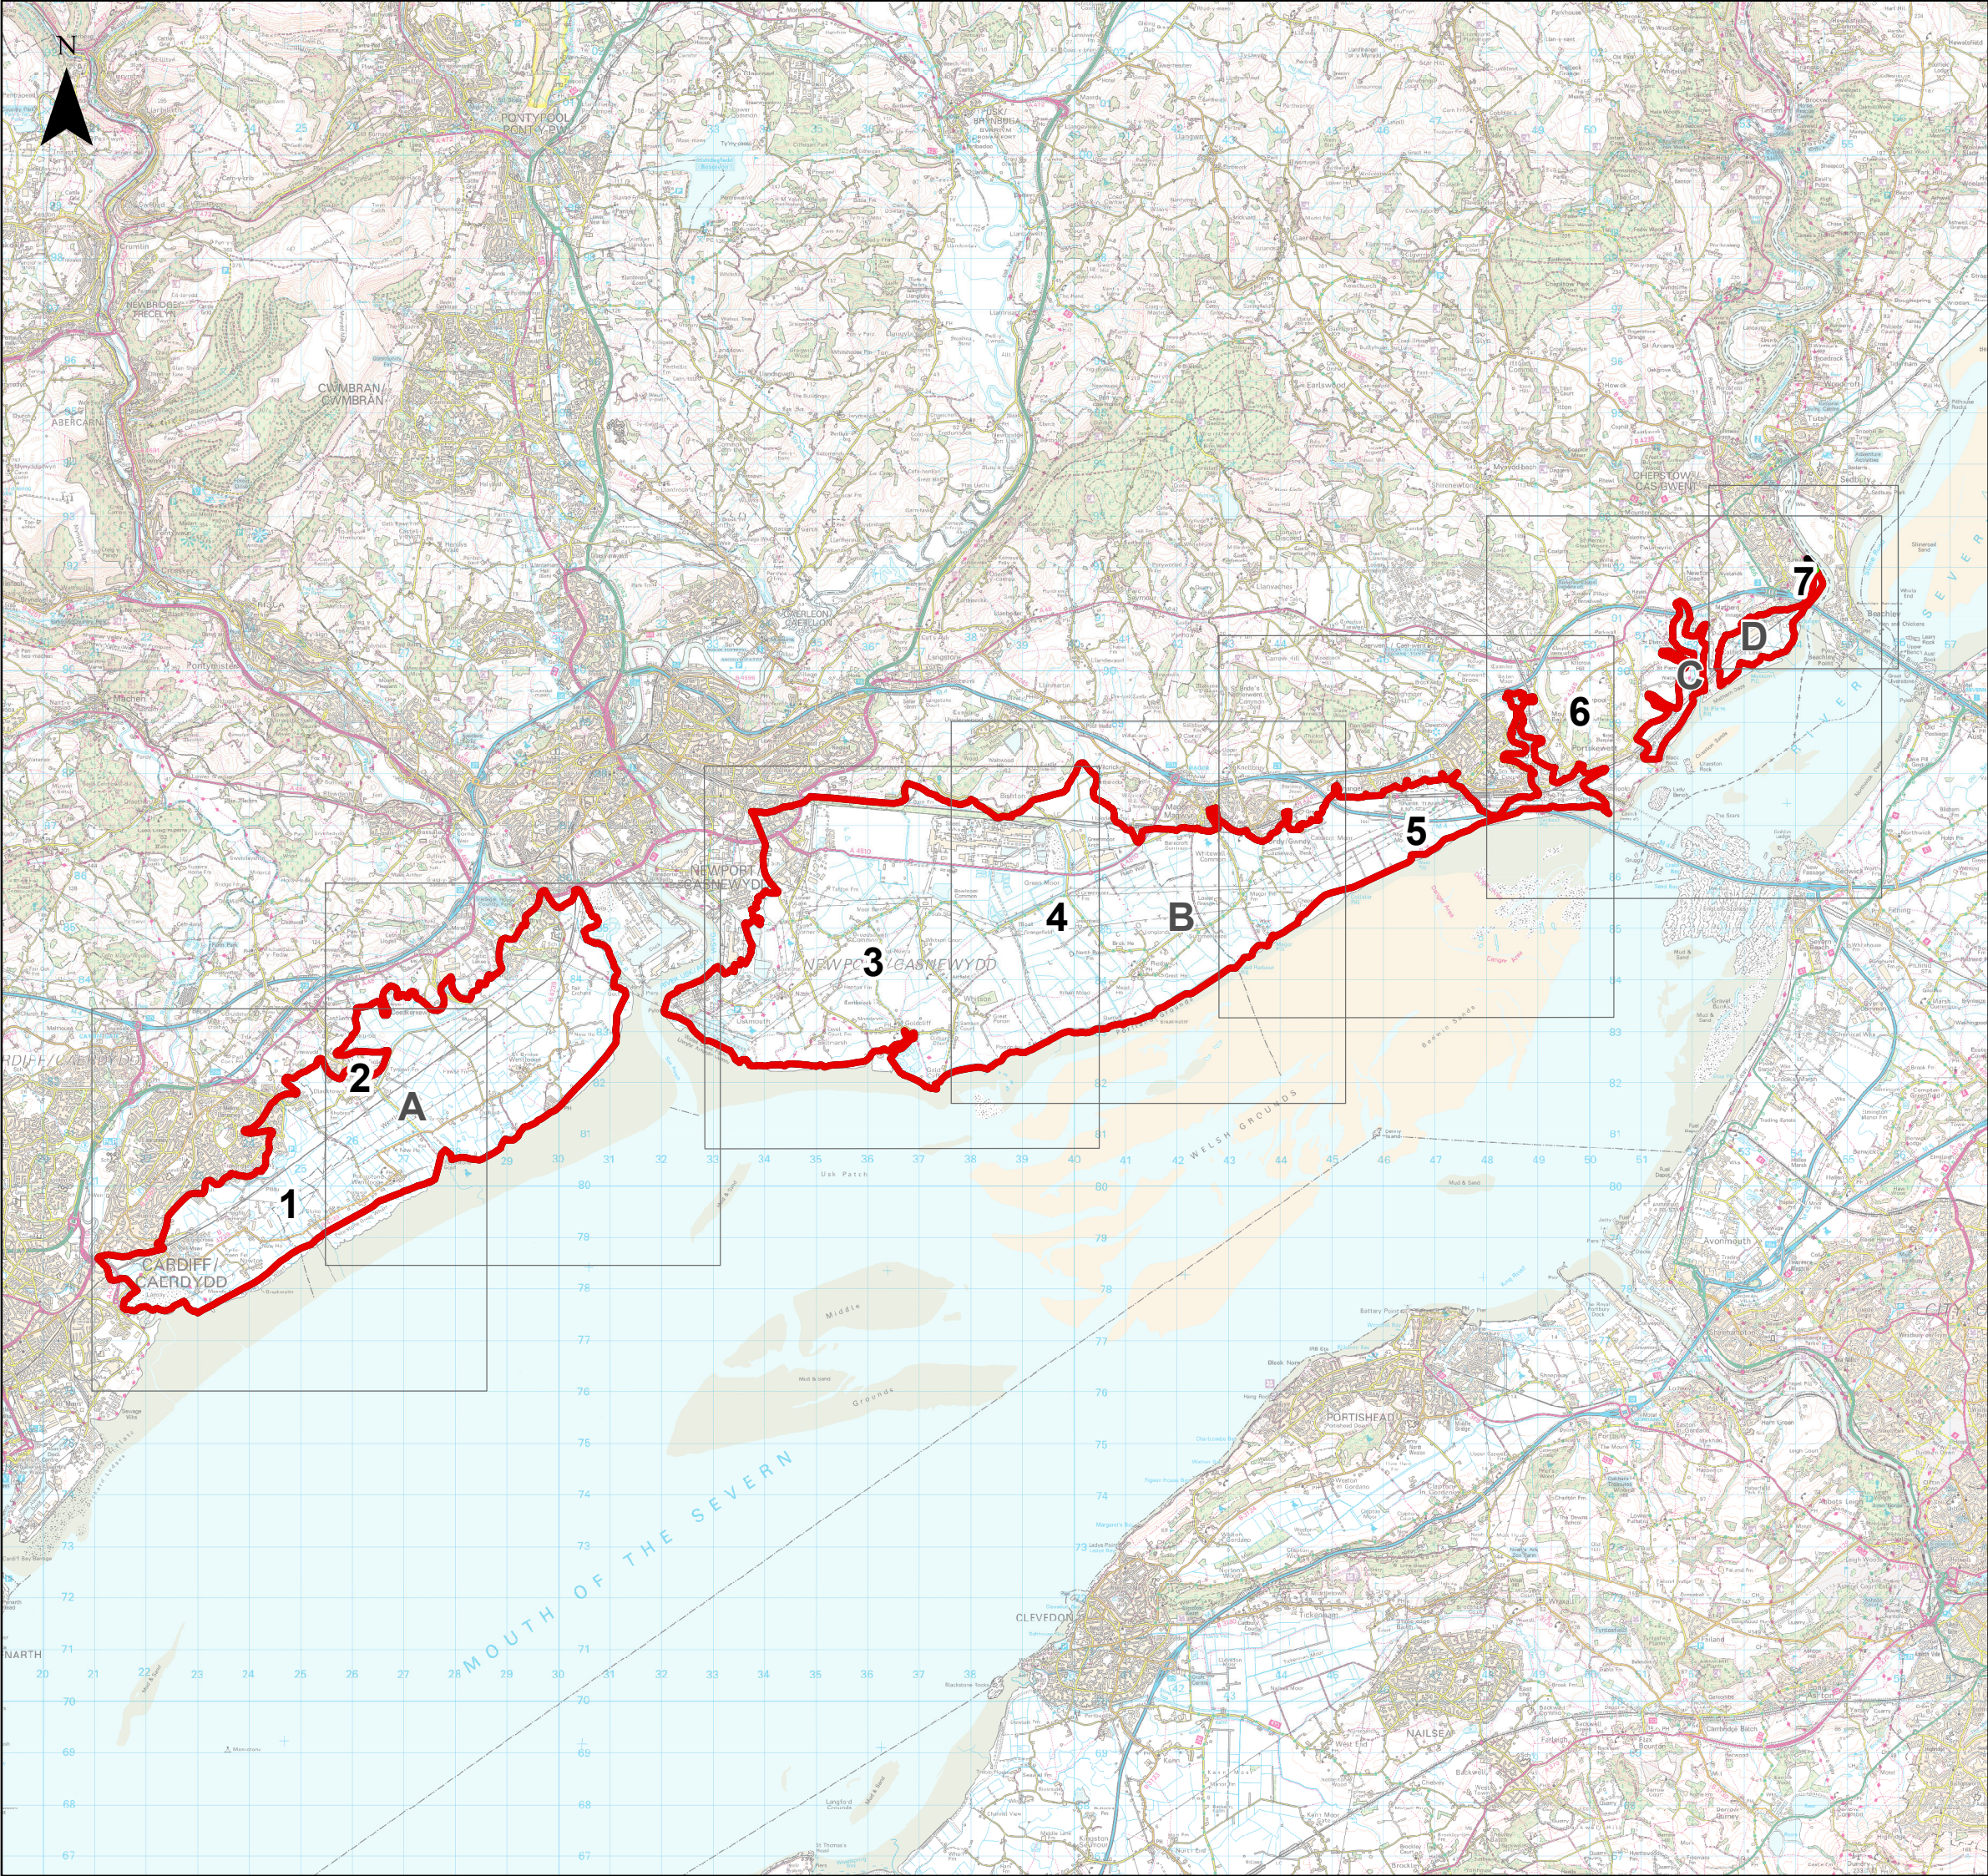

Caldicot and Wentlooge IDD

-  Original IDD Boundary
-  Removed IDD Boundary
-  New IDD Boundary
-  Zoom Area

IDD Boundary Review
Produced 06/02/2017

Contains Ordnance Survey data.
© Crown copyright and database right 2017