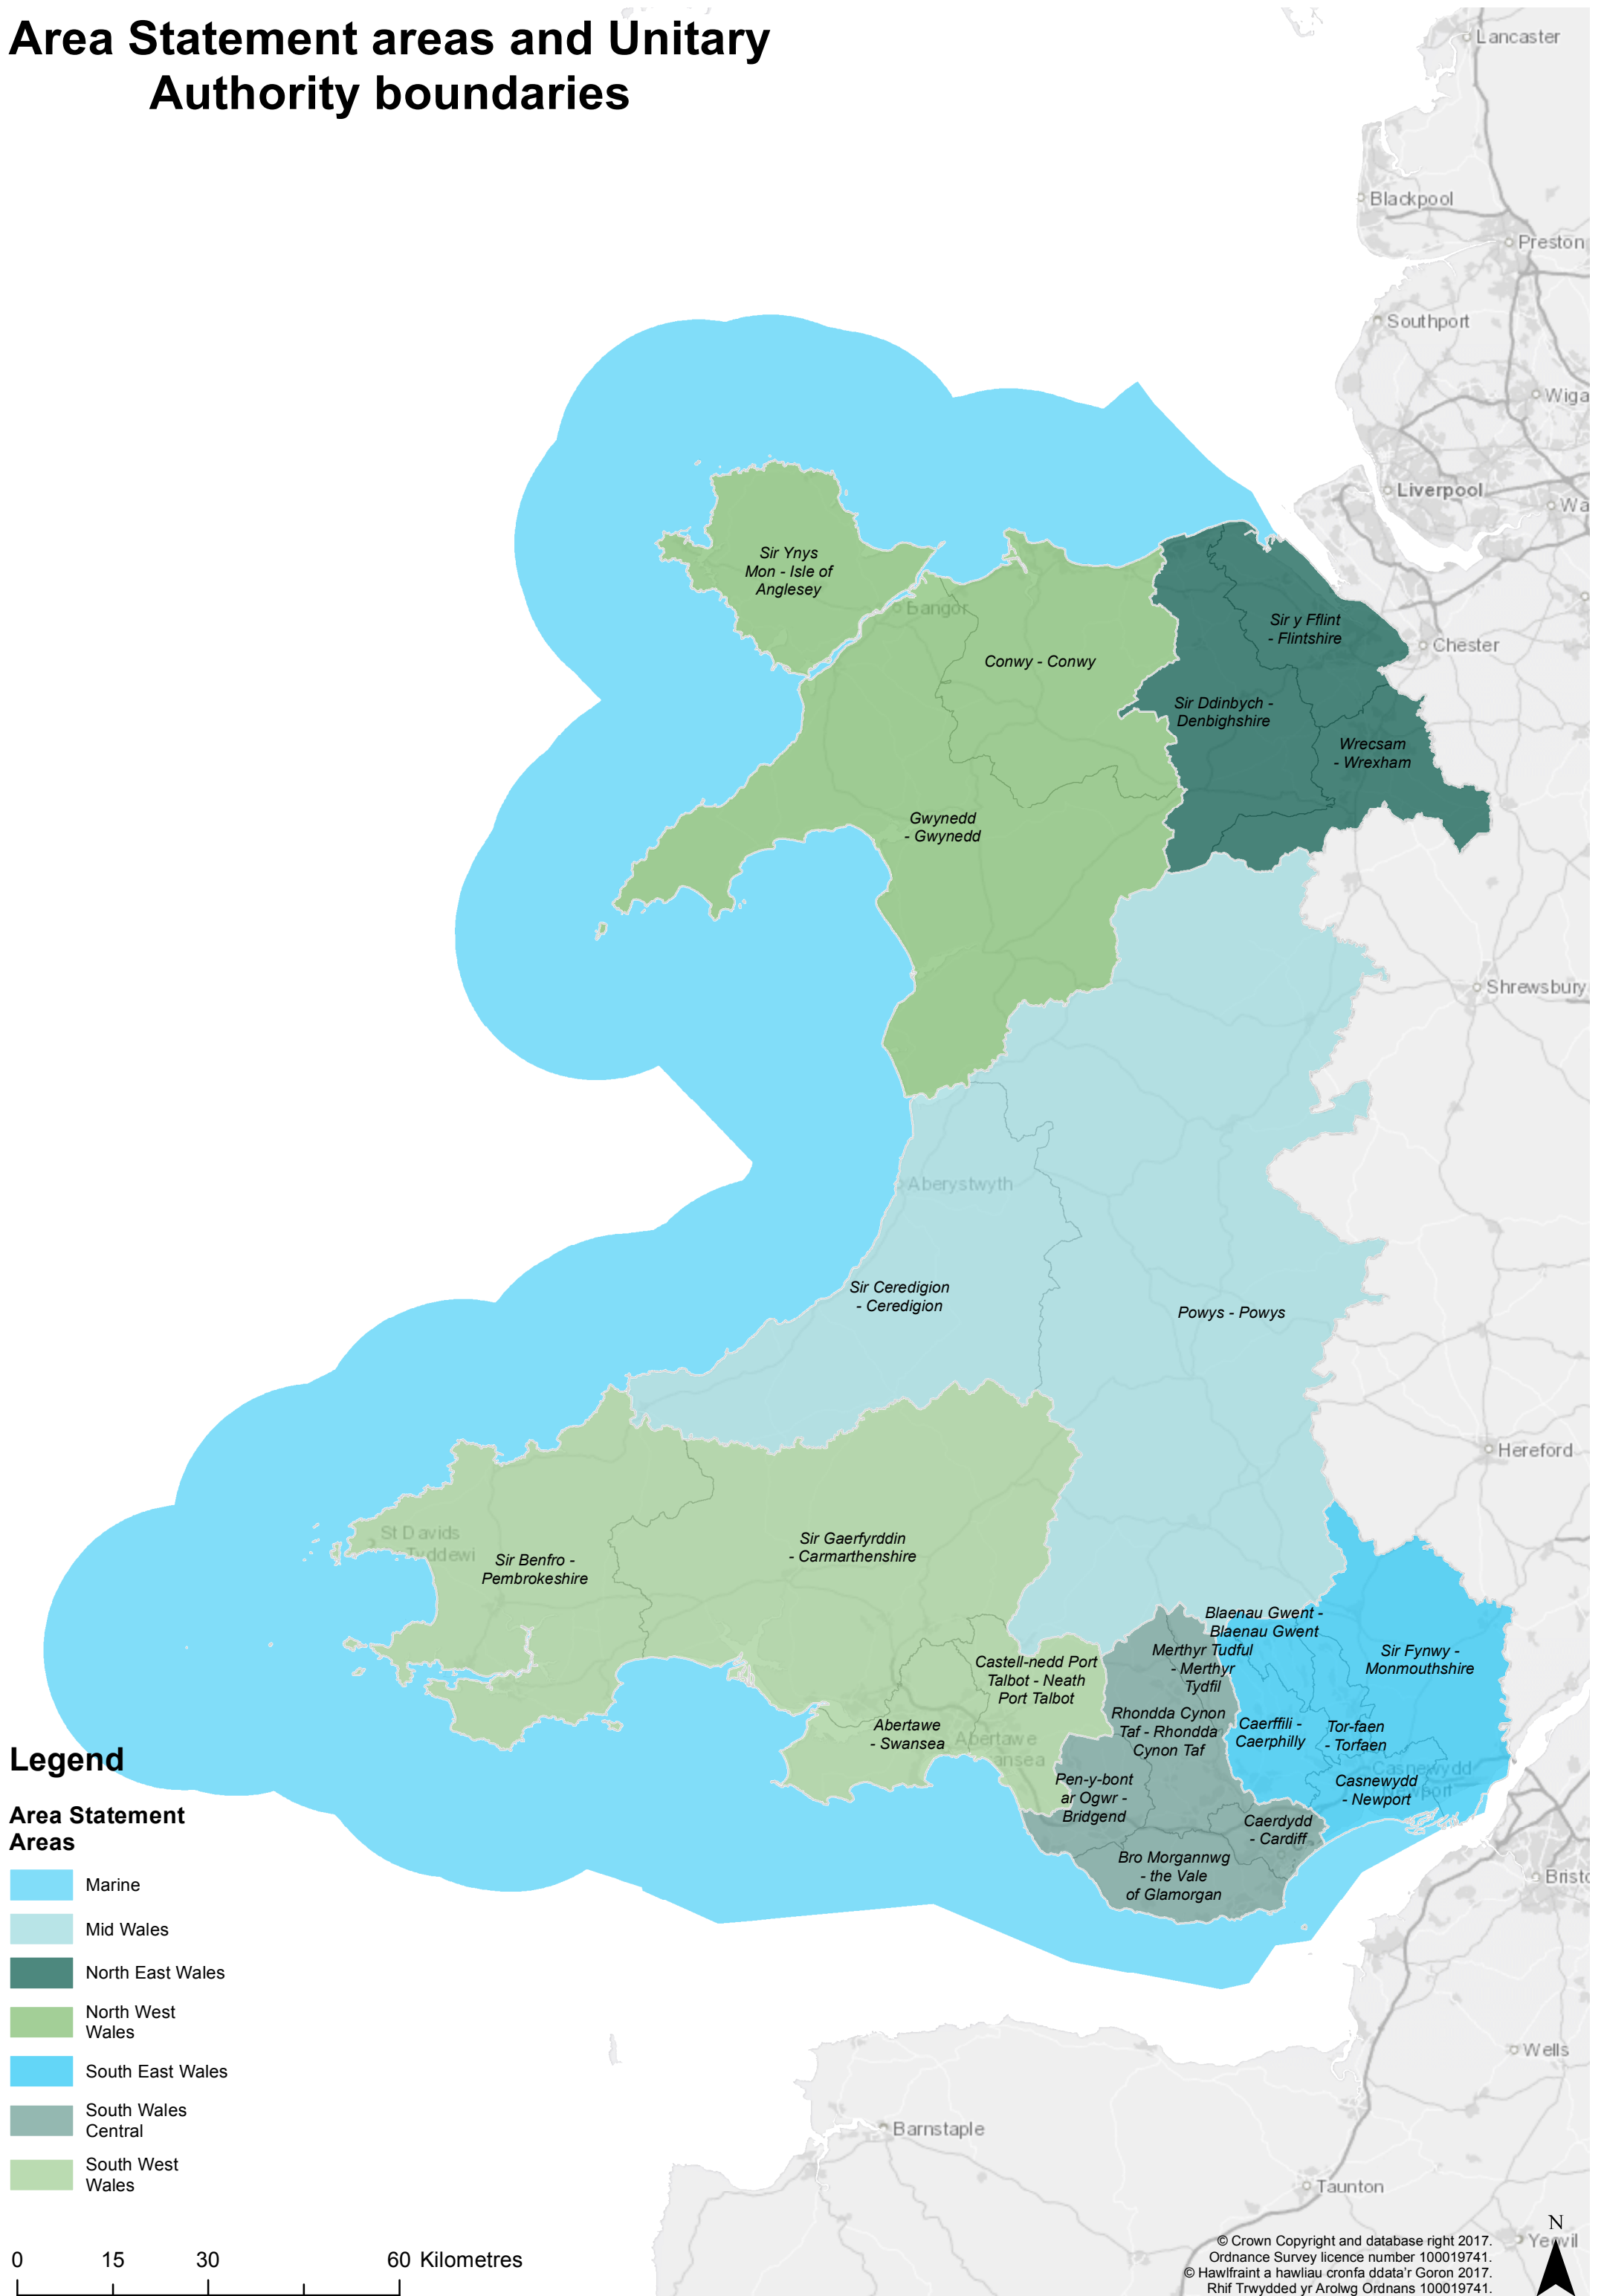

# Area Statement areas and Unitary Authority boundaries

## Legend

### Area Statement Areas

- Marine
- Mid Wales
- North East Wales
- North West Wales
- South East Wales
- South Wales Central
- South West Wales

0 15 30 60 Kilometres