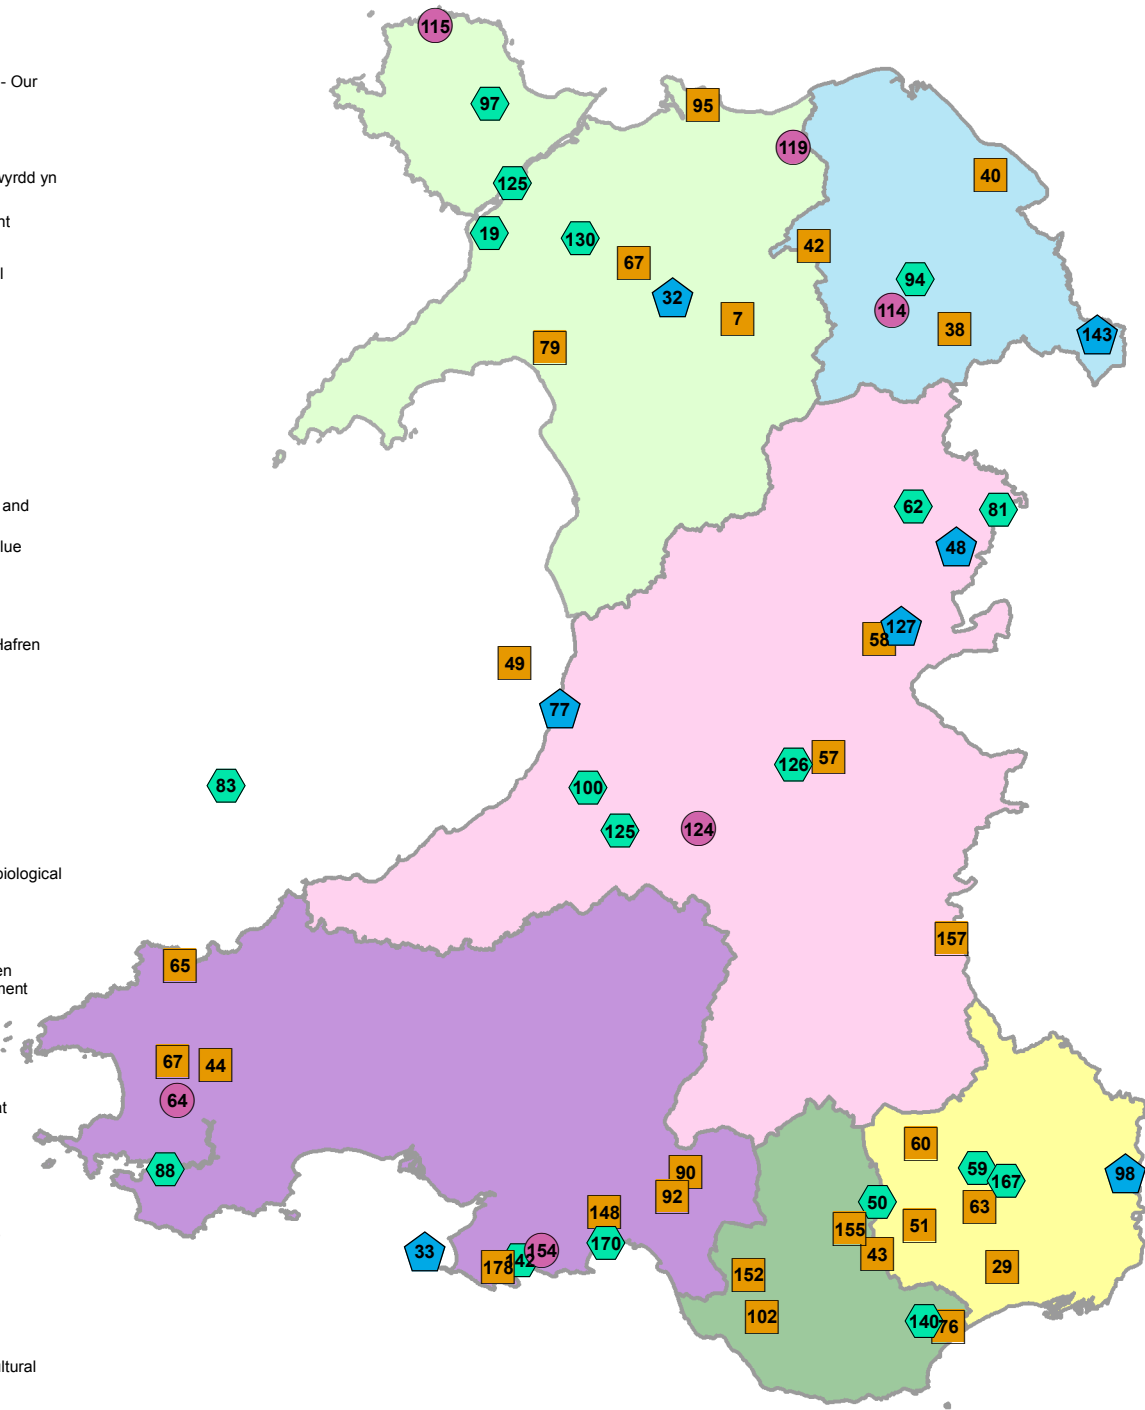

- 7. Get Active Outdoors
- 19. Rhododendron ponticum control - Mynydd Hen Gapel
- 29. My Wild Newport
- 32. Uwch Conwy Project - Machno
- 33. Wales Activity Mapping South West
- 38. Improving Access in the Dee Valley - Our Picturesque Landscape
- 40. Streets Alive Project -
- 42. Denbighshire - Nature for Health
- 43. Growing Green Spaces-Mannau Gwyrdd yn Tyfu
- 44. Sustainable Recreation Management
- 48. The Soil and Maize Project.
- 49. Pembrokeshire Marine Code Spatial Approach
- 50. Managing Invasive Plant Species
- 51. Forest Health
- 57. Healthy Active and Outdoors
- 58. Where the Severn Smiles
- 59. Torfaen PSB GI Strategy
- 60. Blaenau Gwent on the Move
- 62. Roots and Water
- 63. Torfaen Volunteer Support (Cleaner and Greener)
- 64. Haverfordwest Riverside Green & Blue Infrastructure Improvement Scheme
- 65. Ocean Guardians
- 67. Deallt ecosytemau
- 76. Discover the Severn/Darganfod yr Hafren
- 77. Tanybwllch Feasibility Study
- 79. Coedlannau Cymunedol Gwynedd Community Woodlands
- 81. Precious Pearls
- 83. West Wales Marine SAC Project
- 88. SWEPT Volunteer Project
- 90. Crynant Forest Walks
- 92. Caring for Craig Gwladus
- 94. Dee catchment Himalayan balsam biological control trial
- 95. Wild Community Connections
- 97. Anglesey Fens Living
- 98. Lower Wye Valley Catchments Green Infrastructure & Natural Flood Management
- 100. Nature Sites and SINCs
- 102. Green Links Bridgend
- 114. Dwr Ial Water Quality & Habitat Improvement Project
- 115. Afon Wygyr Water Quality & Habitat Improvement Project
- 119. Elwy Woodland Restoration
- 124. Tir Coed Progression Package
- 125. Resilience for natives
- 126. Biodiversity Hotspots in Mid Wales
- 127. Safeguarding the Salmon
- 130. Mawndiroedd Ucheldir Eryri
- 140. Greening our City
- 142. Gower Hedgerow Hub
- 143. Emral Wych & Worthenbury Agricultural Difuse Pollution Project
- 148. Our Nature Our Future
- 152. Reconnect with the Rivers
- 154. Cae Tan CSA Enterprise & SMNR Programme
- 155. Lean Green and Healthy
- 157. Shared Spaces
- 167. Afon Lwyd River Clean Up
- 170. Swansea Wildlife Volunteers
- 178. Re-Connect