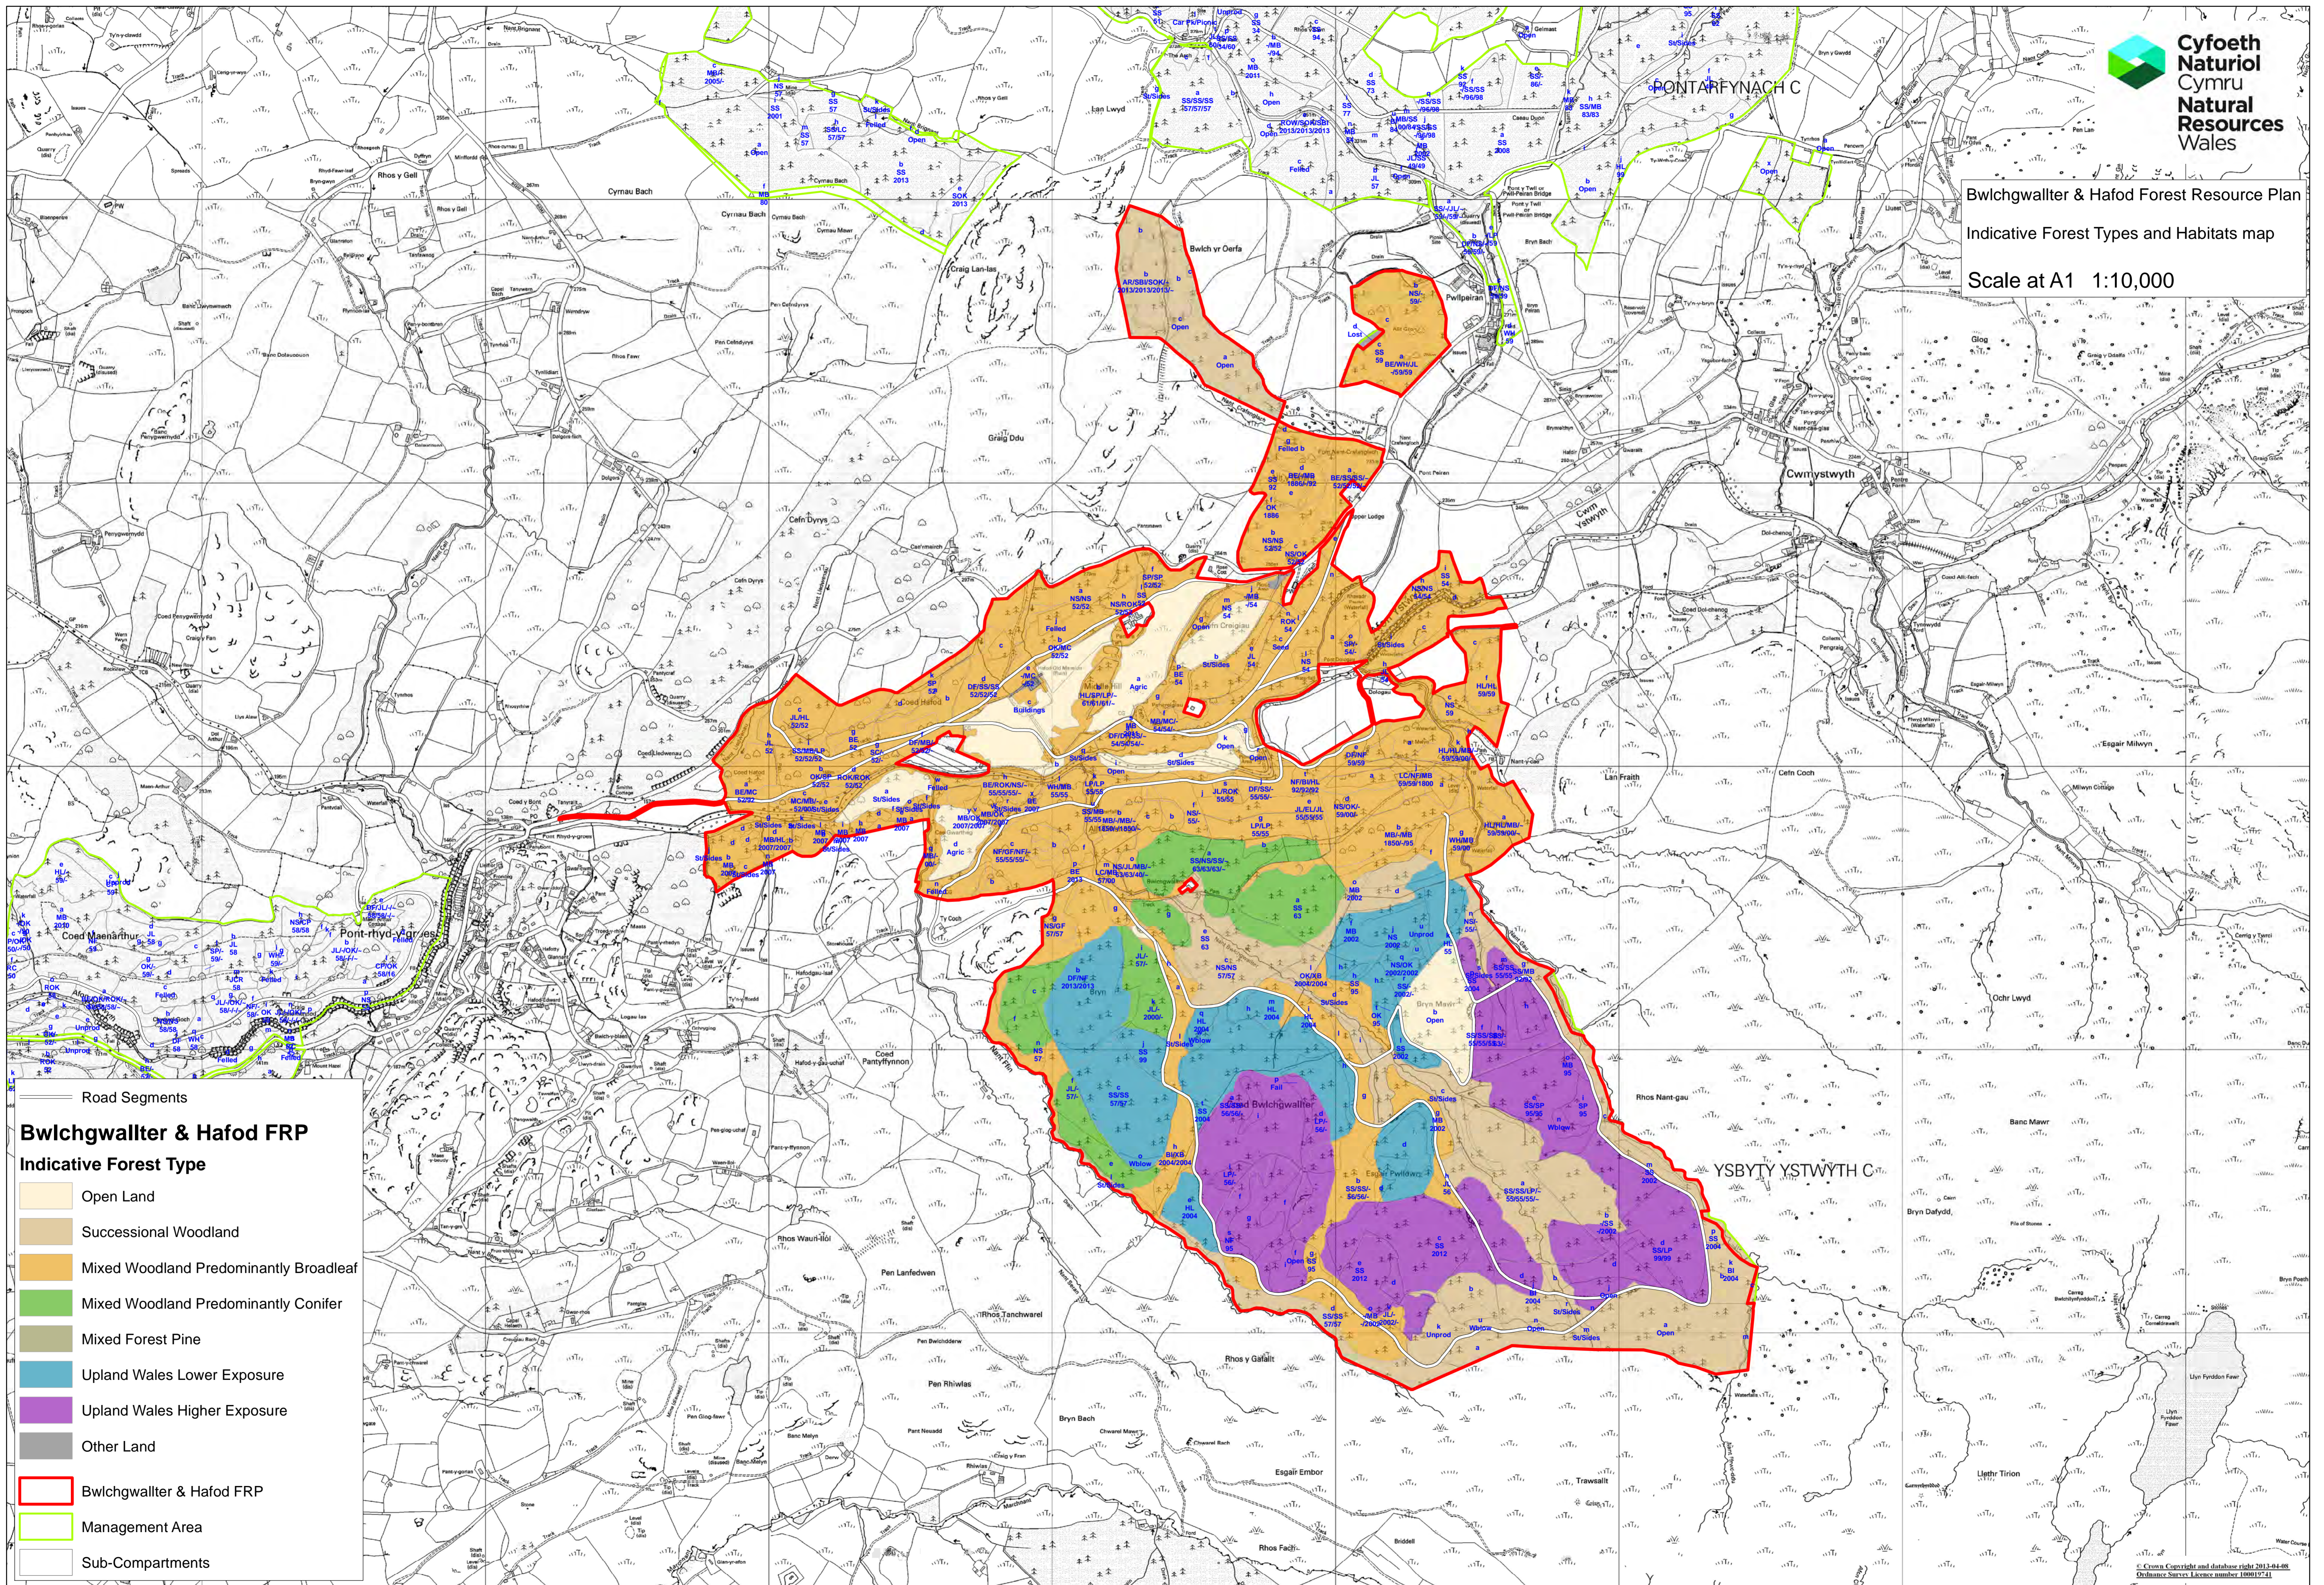

Bwlchgwalter & Hafod Forest Resource Plan  
Indicative Forest Types and Habitats map

Scale at A1 1:10,000

- Road Segments
- Bwlchgwalter & Hafod FRP**
- Indicative Forest Type
  - Open Land
  - Successional Woodland
  - Mixed Woodland Predominantly Broadleaf
  - Mixed Woodland Predominantly Conifer
  - Mixed Forest Pine
  - Upland Wales Lower Exposure
  - Upland Wales Higher Exposure
  - Other Land
- Bwlchgwalter & Hafod FRP
- Management Area
- Sub-Compartments