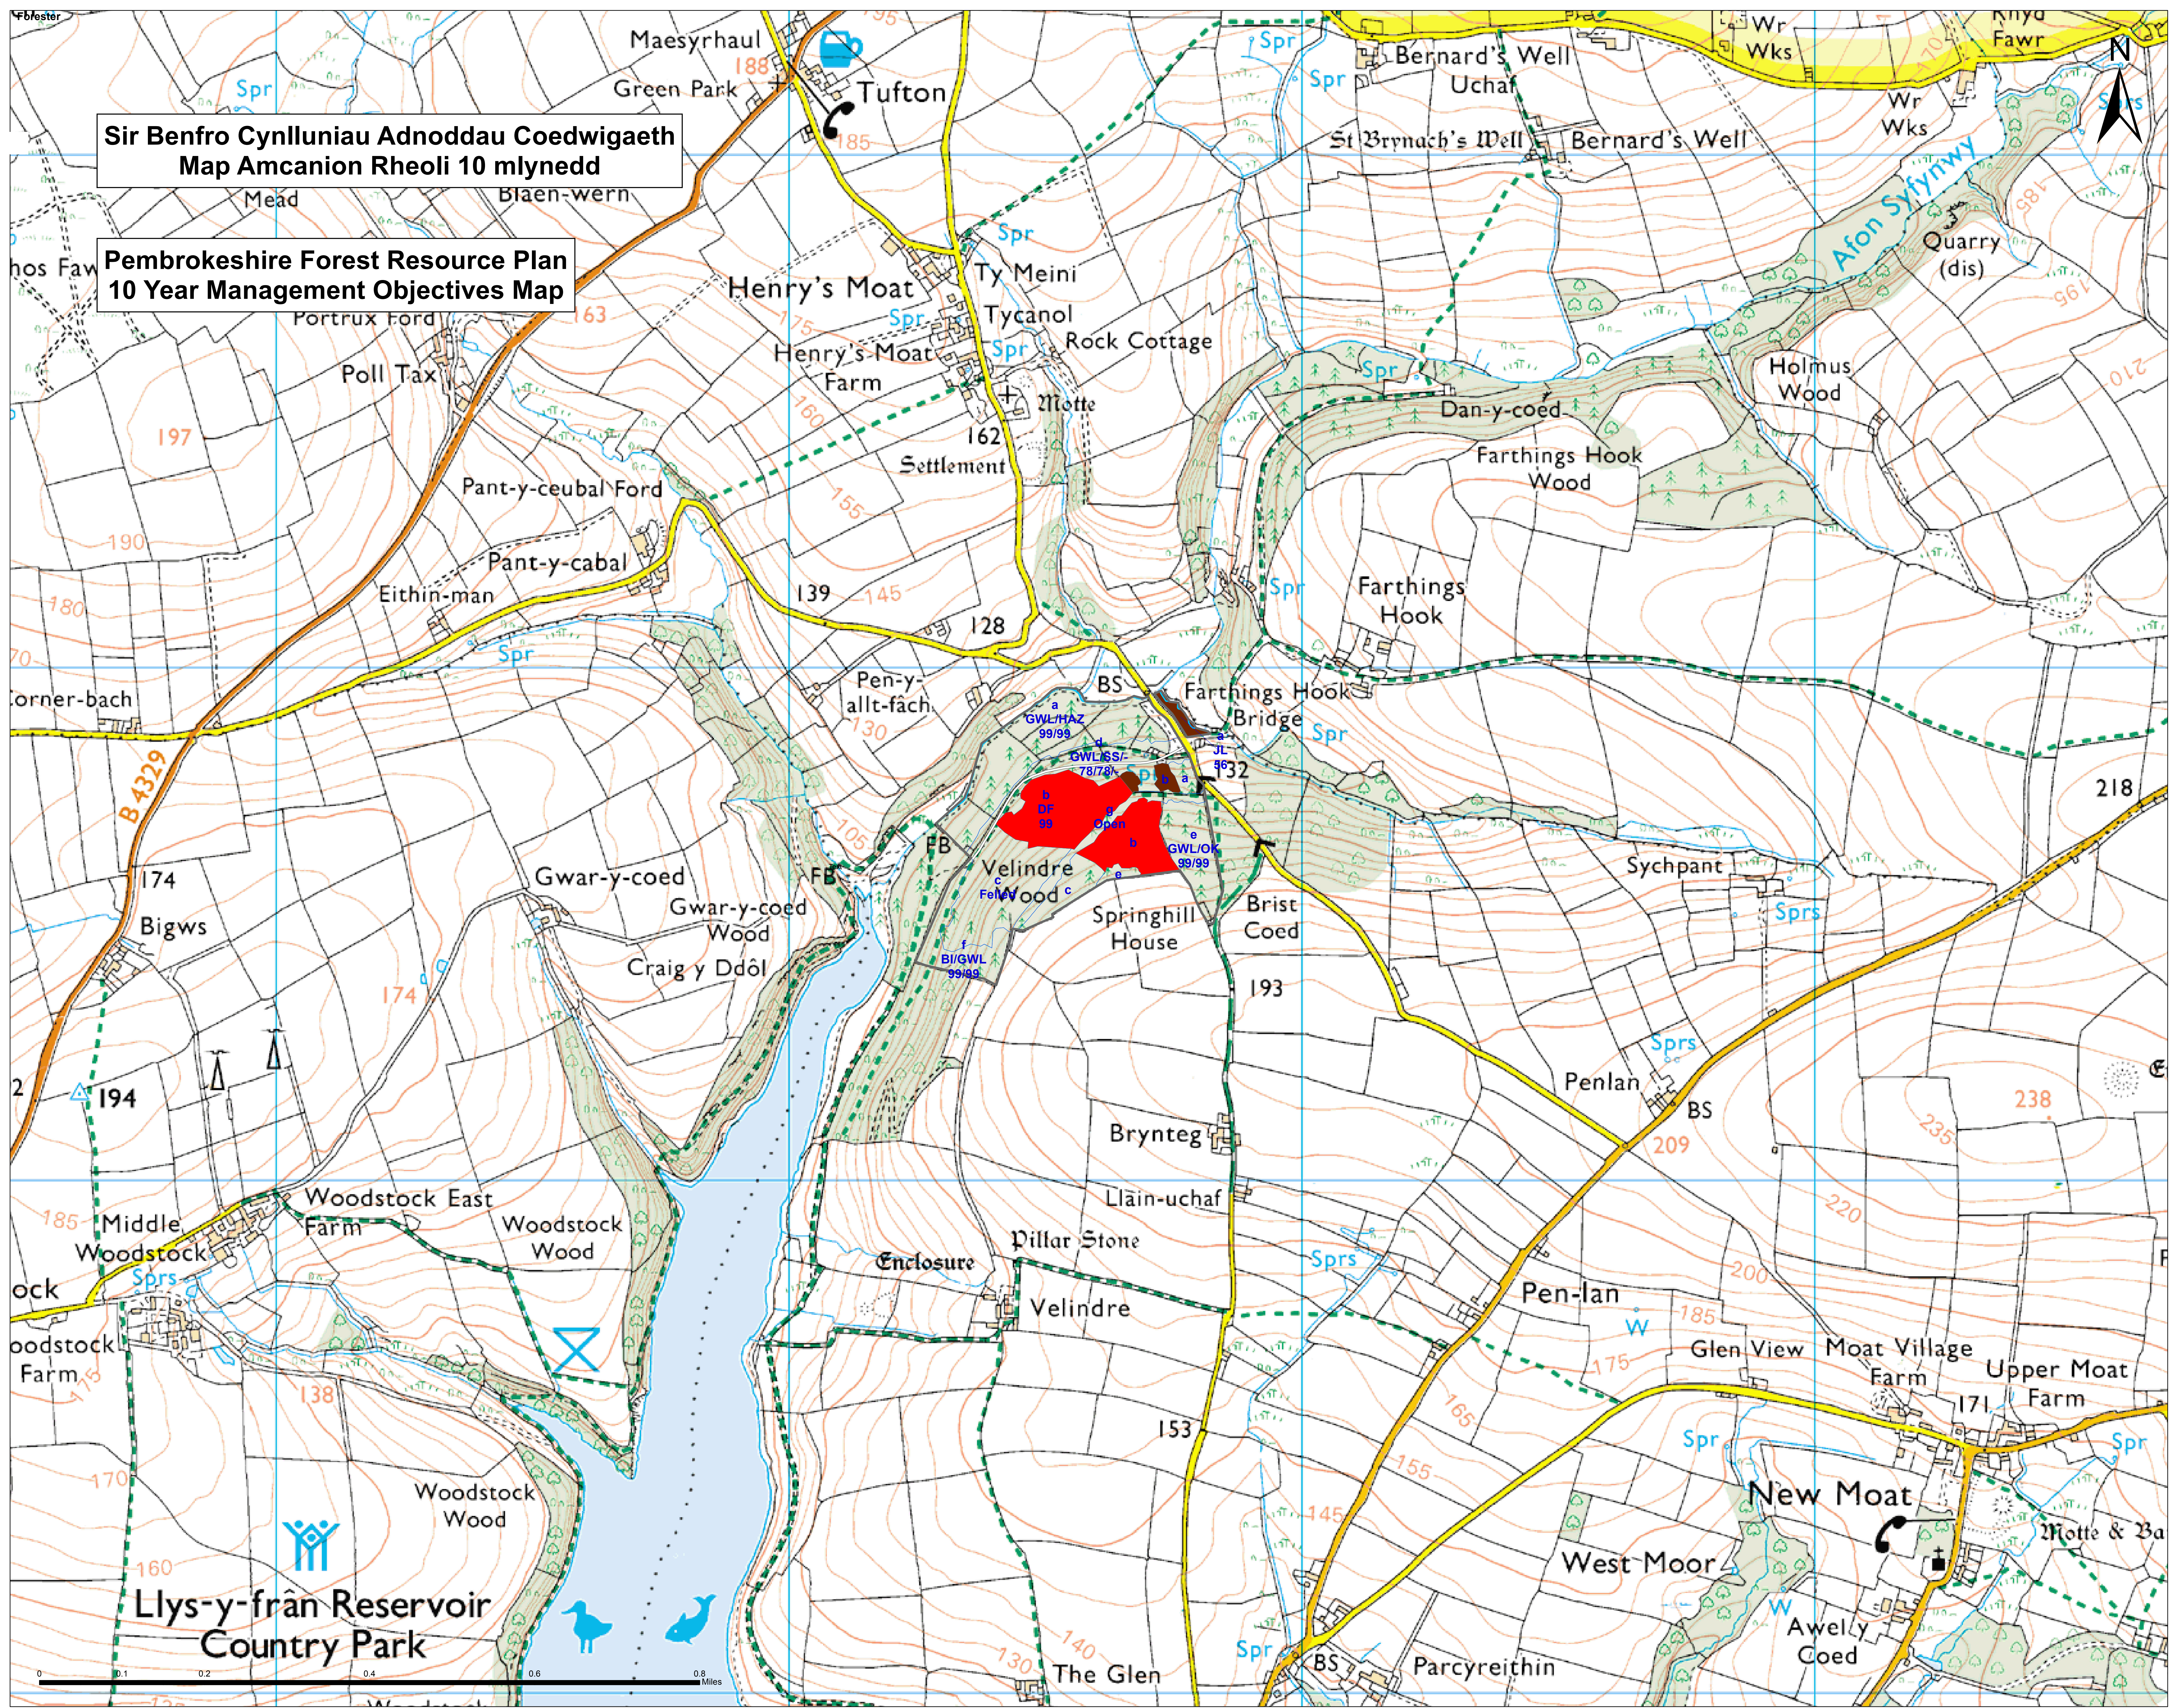

Sir Benfro Cynlluniau Adnoddau Coedwigaeth
Map Amcanion Rheoli 10 mlynedd

Pembrokeshire Forest Resource Plan
10 Year Management Objectives Map

Legend

- Pembrokeshire FRP
- Road Segments
- Map 4**
- 10 Year Management Objectives**
- Ancient Woodland Restoration
- Native Woodland Establishment
- Standard Forest Management
- Open Habitat Management
- Open Habitat Restoration
- Open Land Other
- Water Courses
- Sub-Compartments