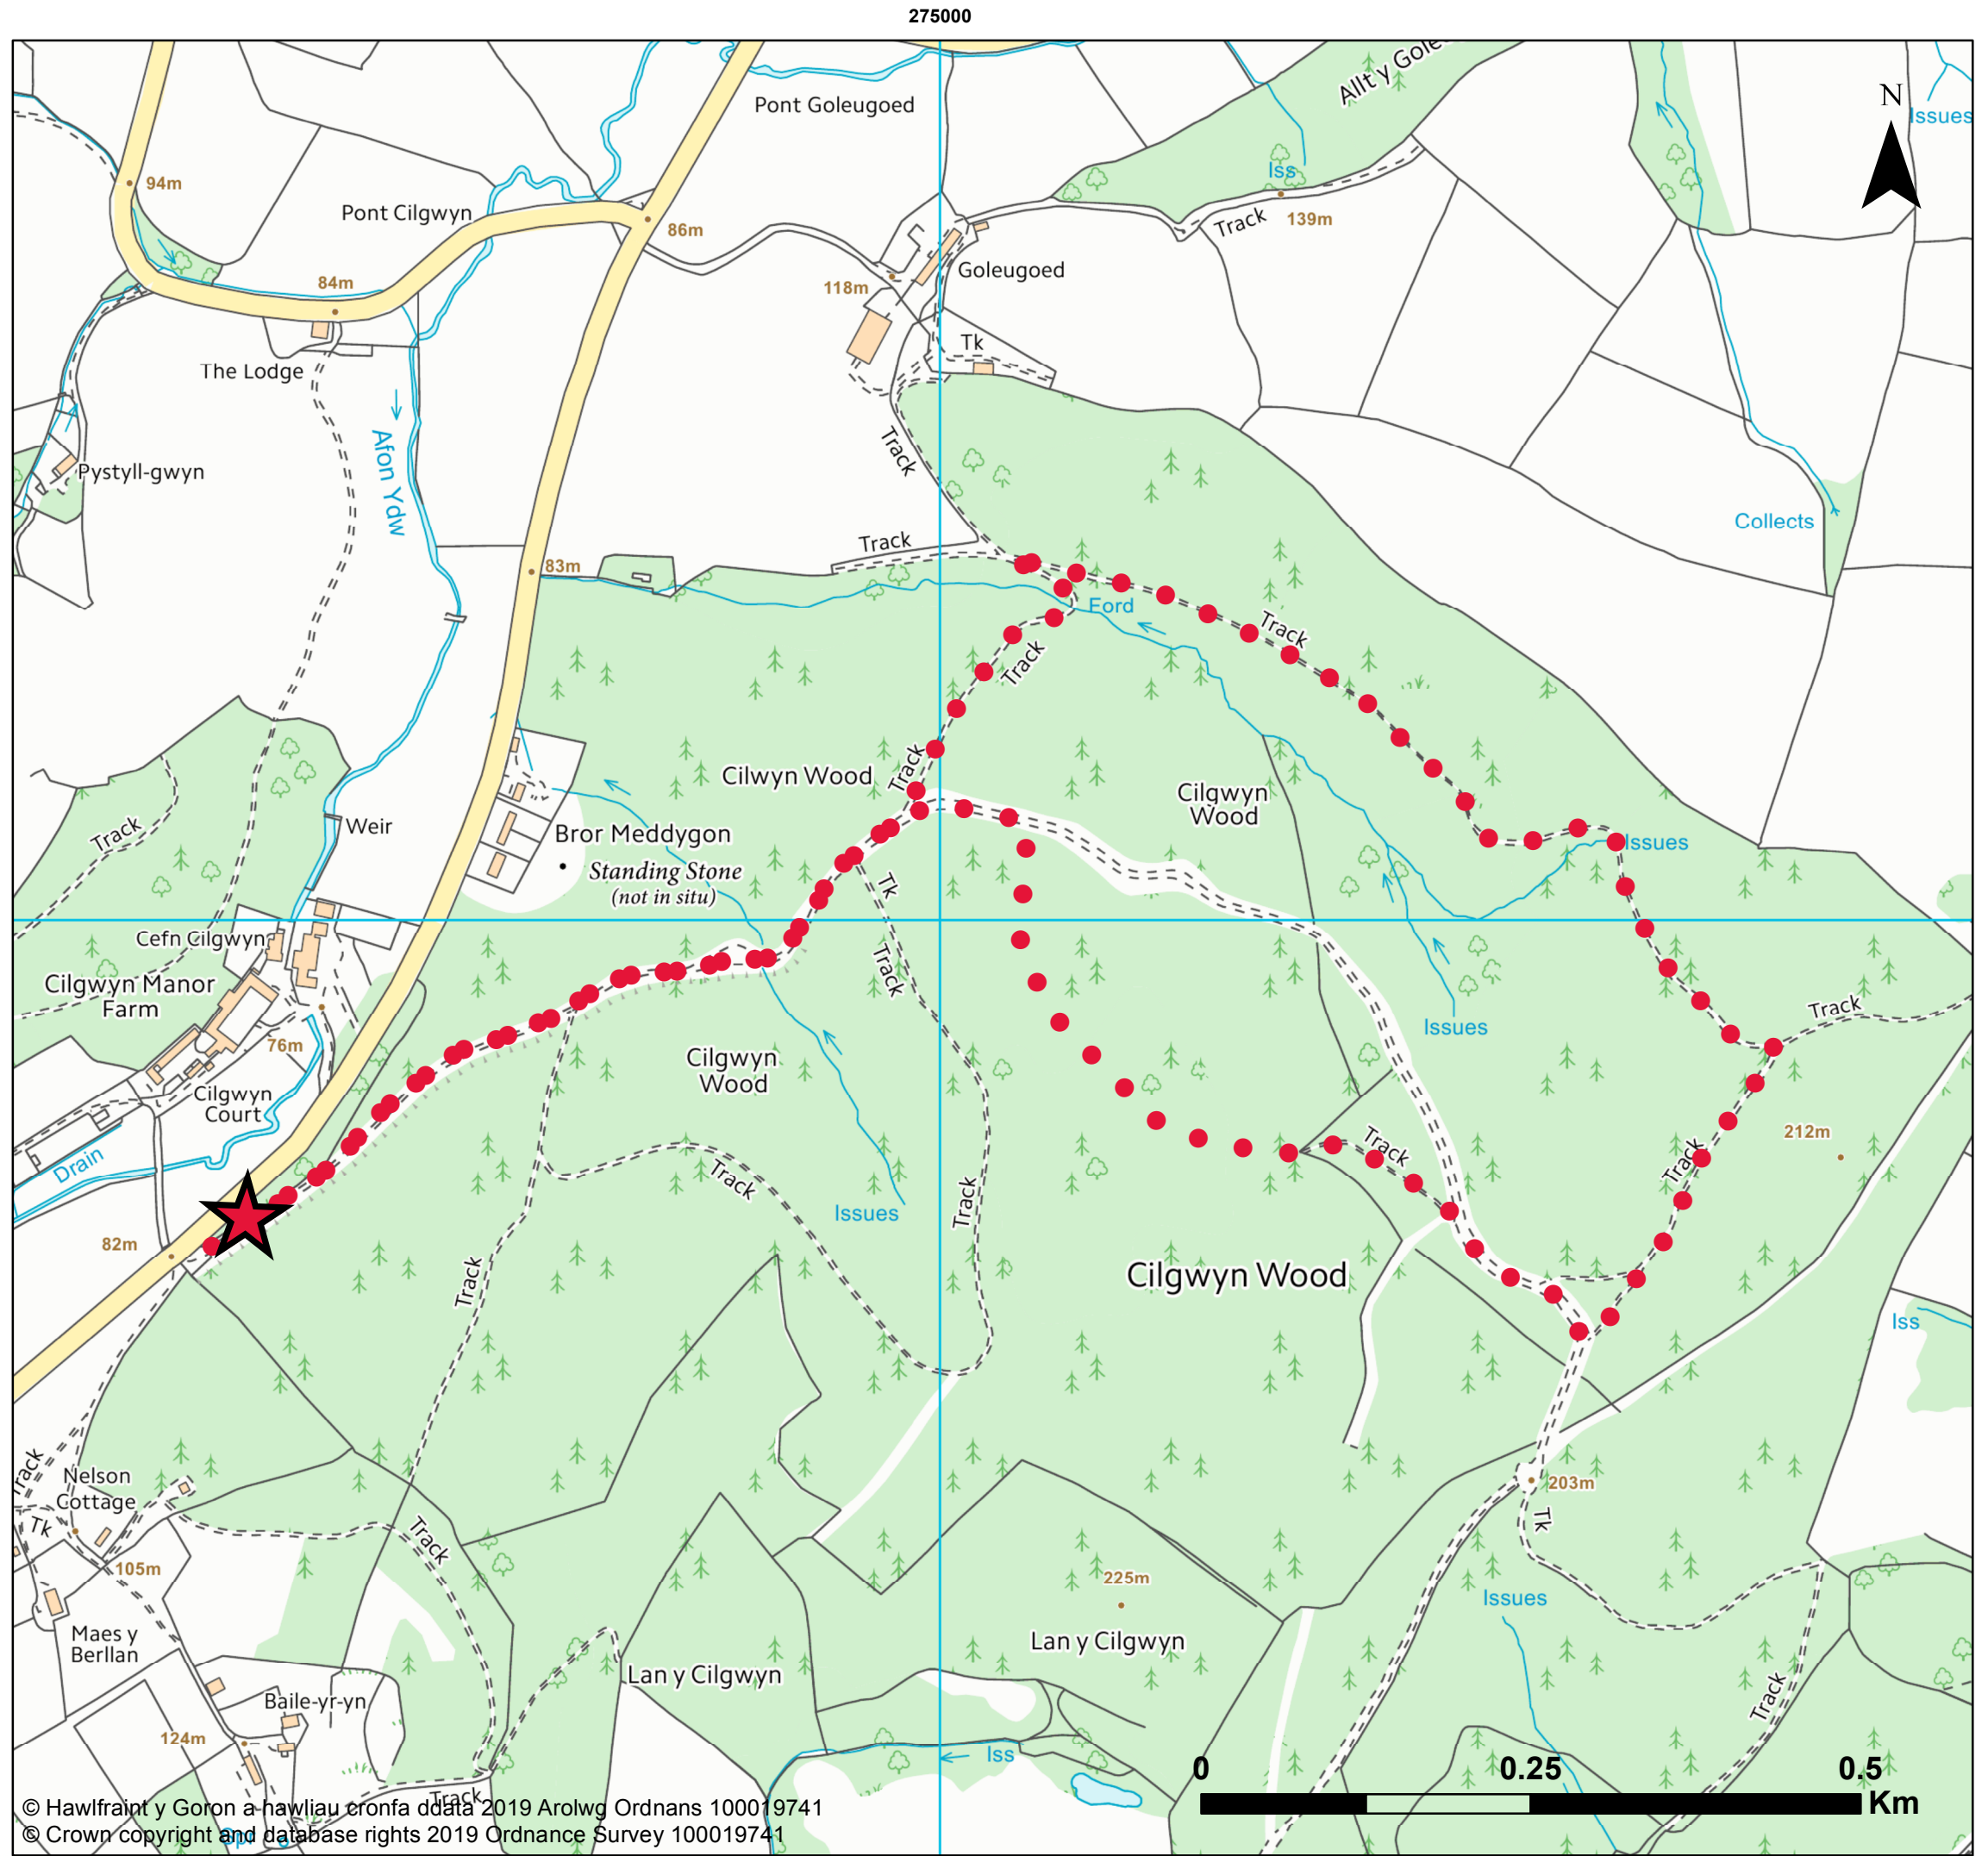

Llwybr Cilgwyn
Coed Cilgwyn
Cilgwyn Walk
Cilgwyn Wood

Cymedrol/ Moderate
2 mi/ 3.2 km

● ● Llwybr Cerededd/ Walking Trail

★ Dechrau-Diwedd/ Start-Finish

Cyfeirnod grid/Grid ref.: SN 744 297

© Hawlfraint y Goron a hawliau cronfa ddata 2019 Arolwg Ordnans 100019741
© Crown copyright and database rights 2019 Ordnance Survey 100019741