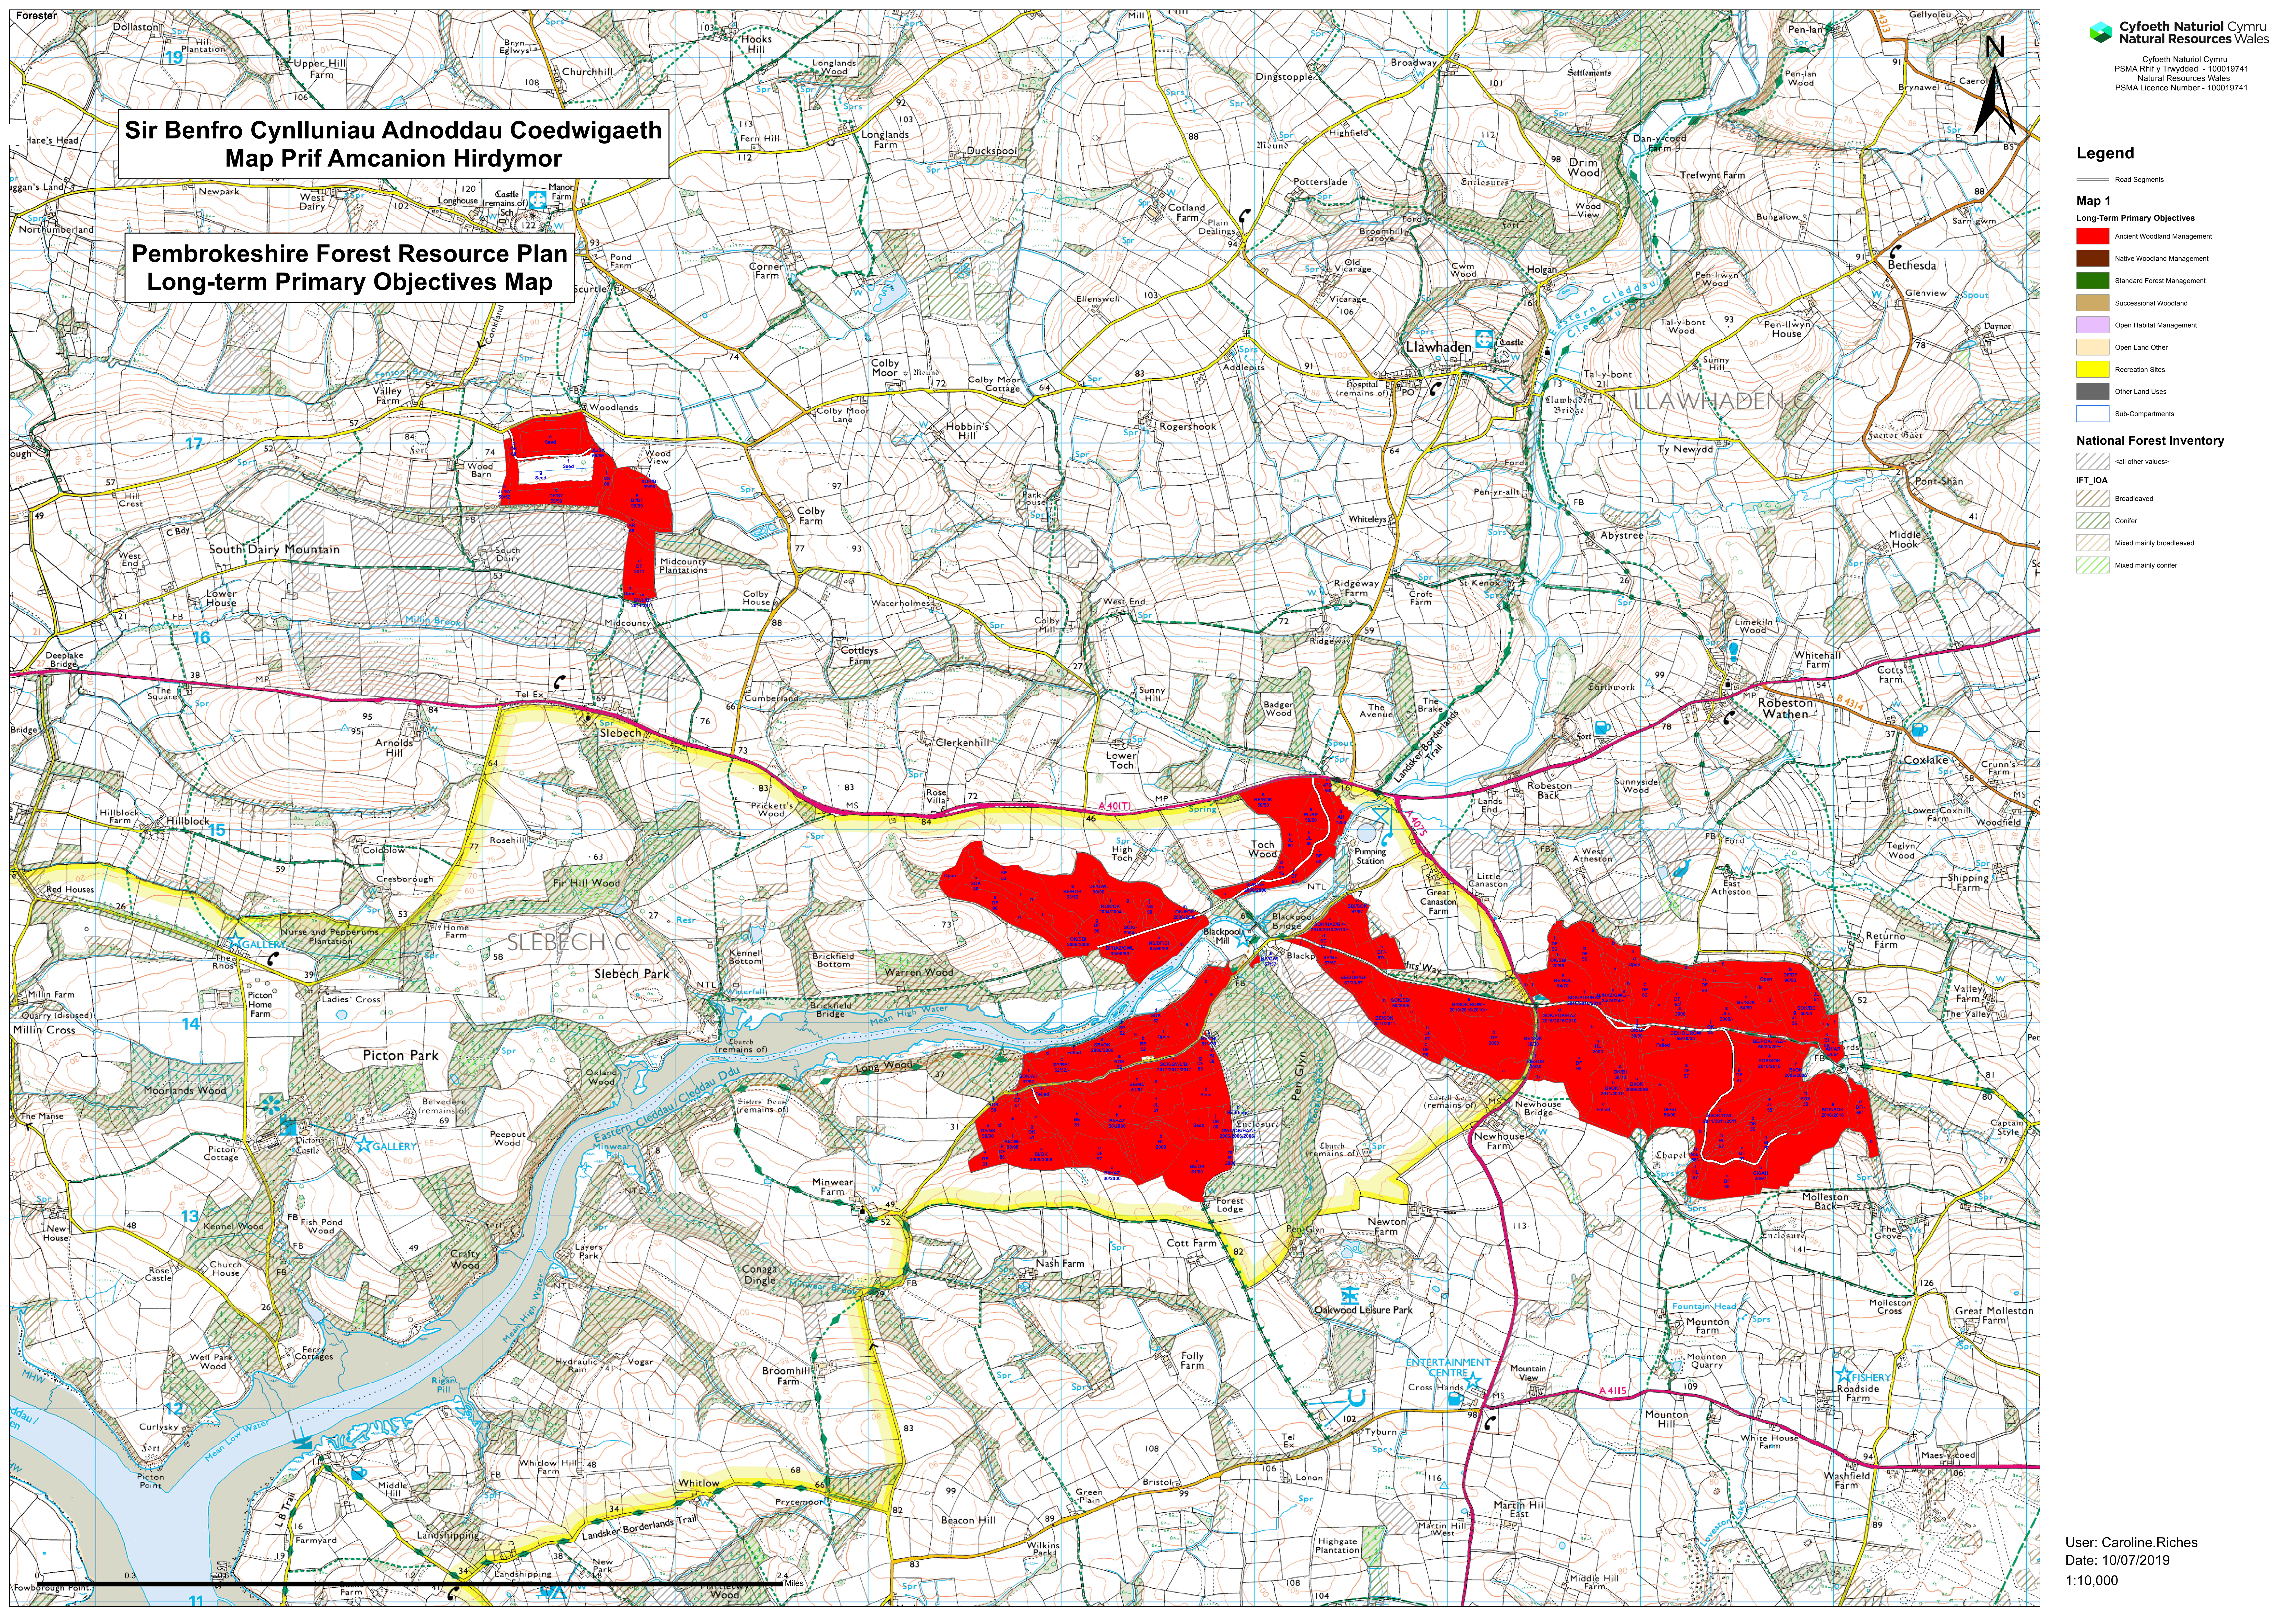

Sir Benfro Cynlluniau Adnoddau Coedwigaeth
Map Prif Amcanion Hirdymor

Pembrokeshire Forest Resource Plan
Long-term Primary Objectives Map

Legend

- Road Segments
- Map 1**
- Long-Term Primary Objectives**
- Ancient Woodland Management
- Native Woodland Management
- Standard Forest Management
- Successional Woodland
- Open Habitat Management
- Open Land Other
- Recreation Sites
- Other Land Uses
- Sub-Compartments
- National Forest Inventory**
- <all other values>
- Broadleaved
- Conifer
- Mixed mainly broadleaved
- Mixed mainly conifer