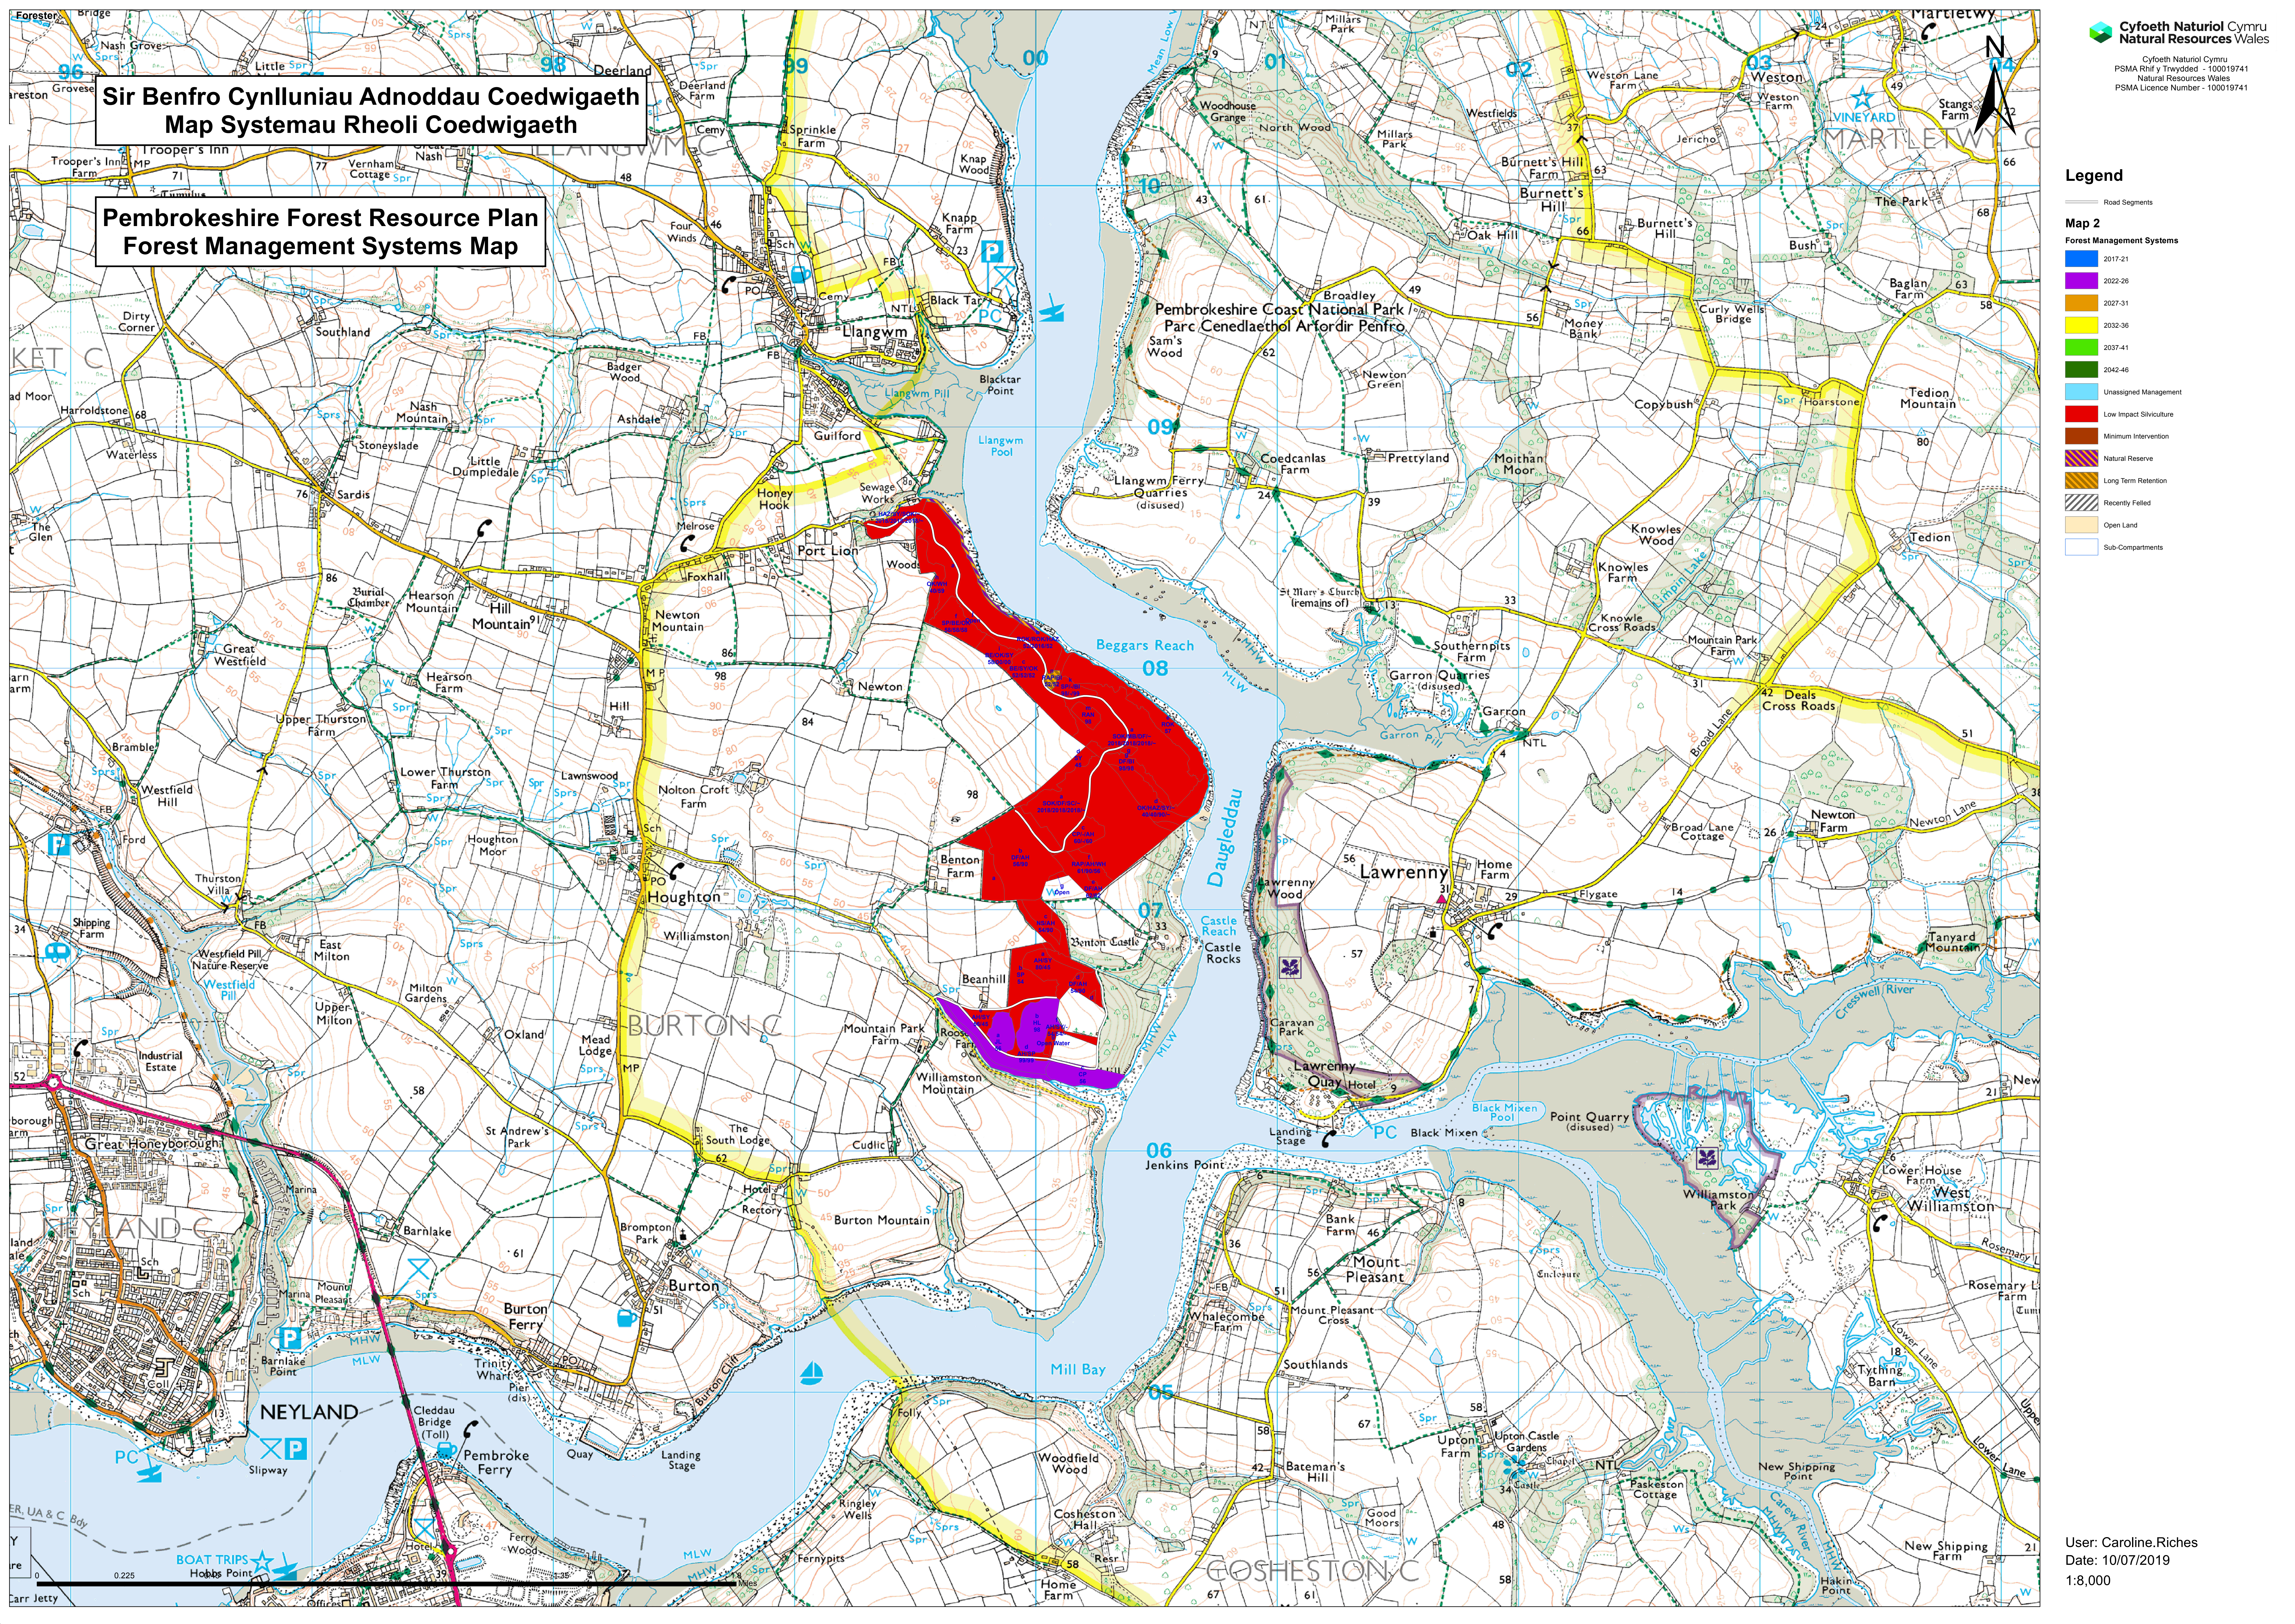

Sir Benfro Cynlluniau Adnoddau Coedwigaeth
Map Systemau Rheoli Coedwigaeth

Pembrokeshire Forest Resource Plan
Forest Management Systems Map

Legend

- Road Segments
- Map 2**
- Forest Management Systems**
- 2017-21
- 2022-26
- 2027-31
- 2032-36
- 2037-41
- 2042-46
- Unassigned Management
- Low Impact Silviculture
- Minimum Intervention
- Natural Reserve
- Long Term Retention
- Recently Felled
- Open Land
- Sub-Compartments