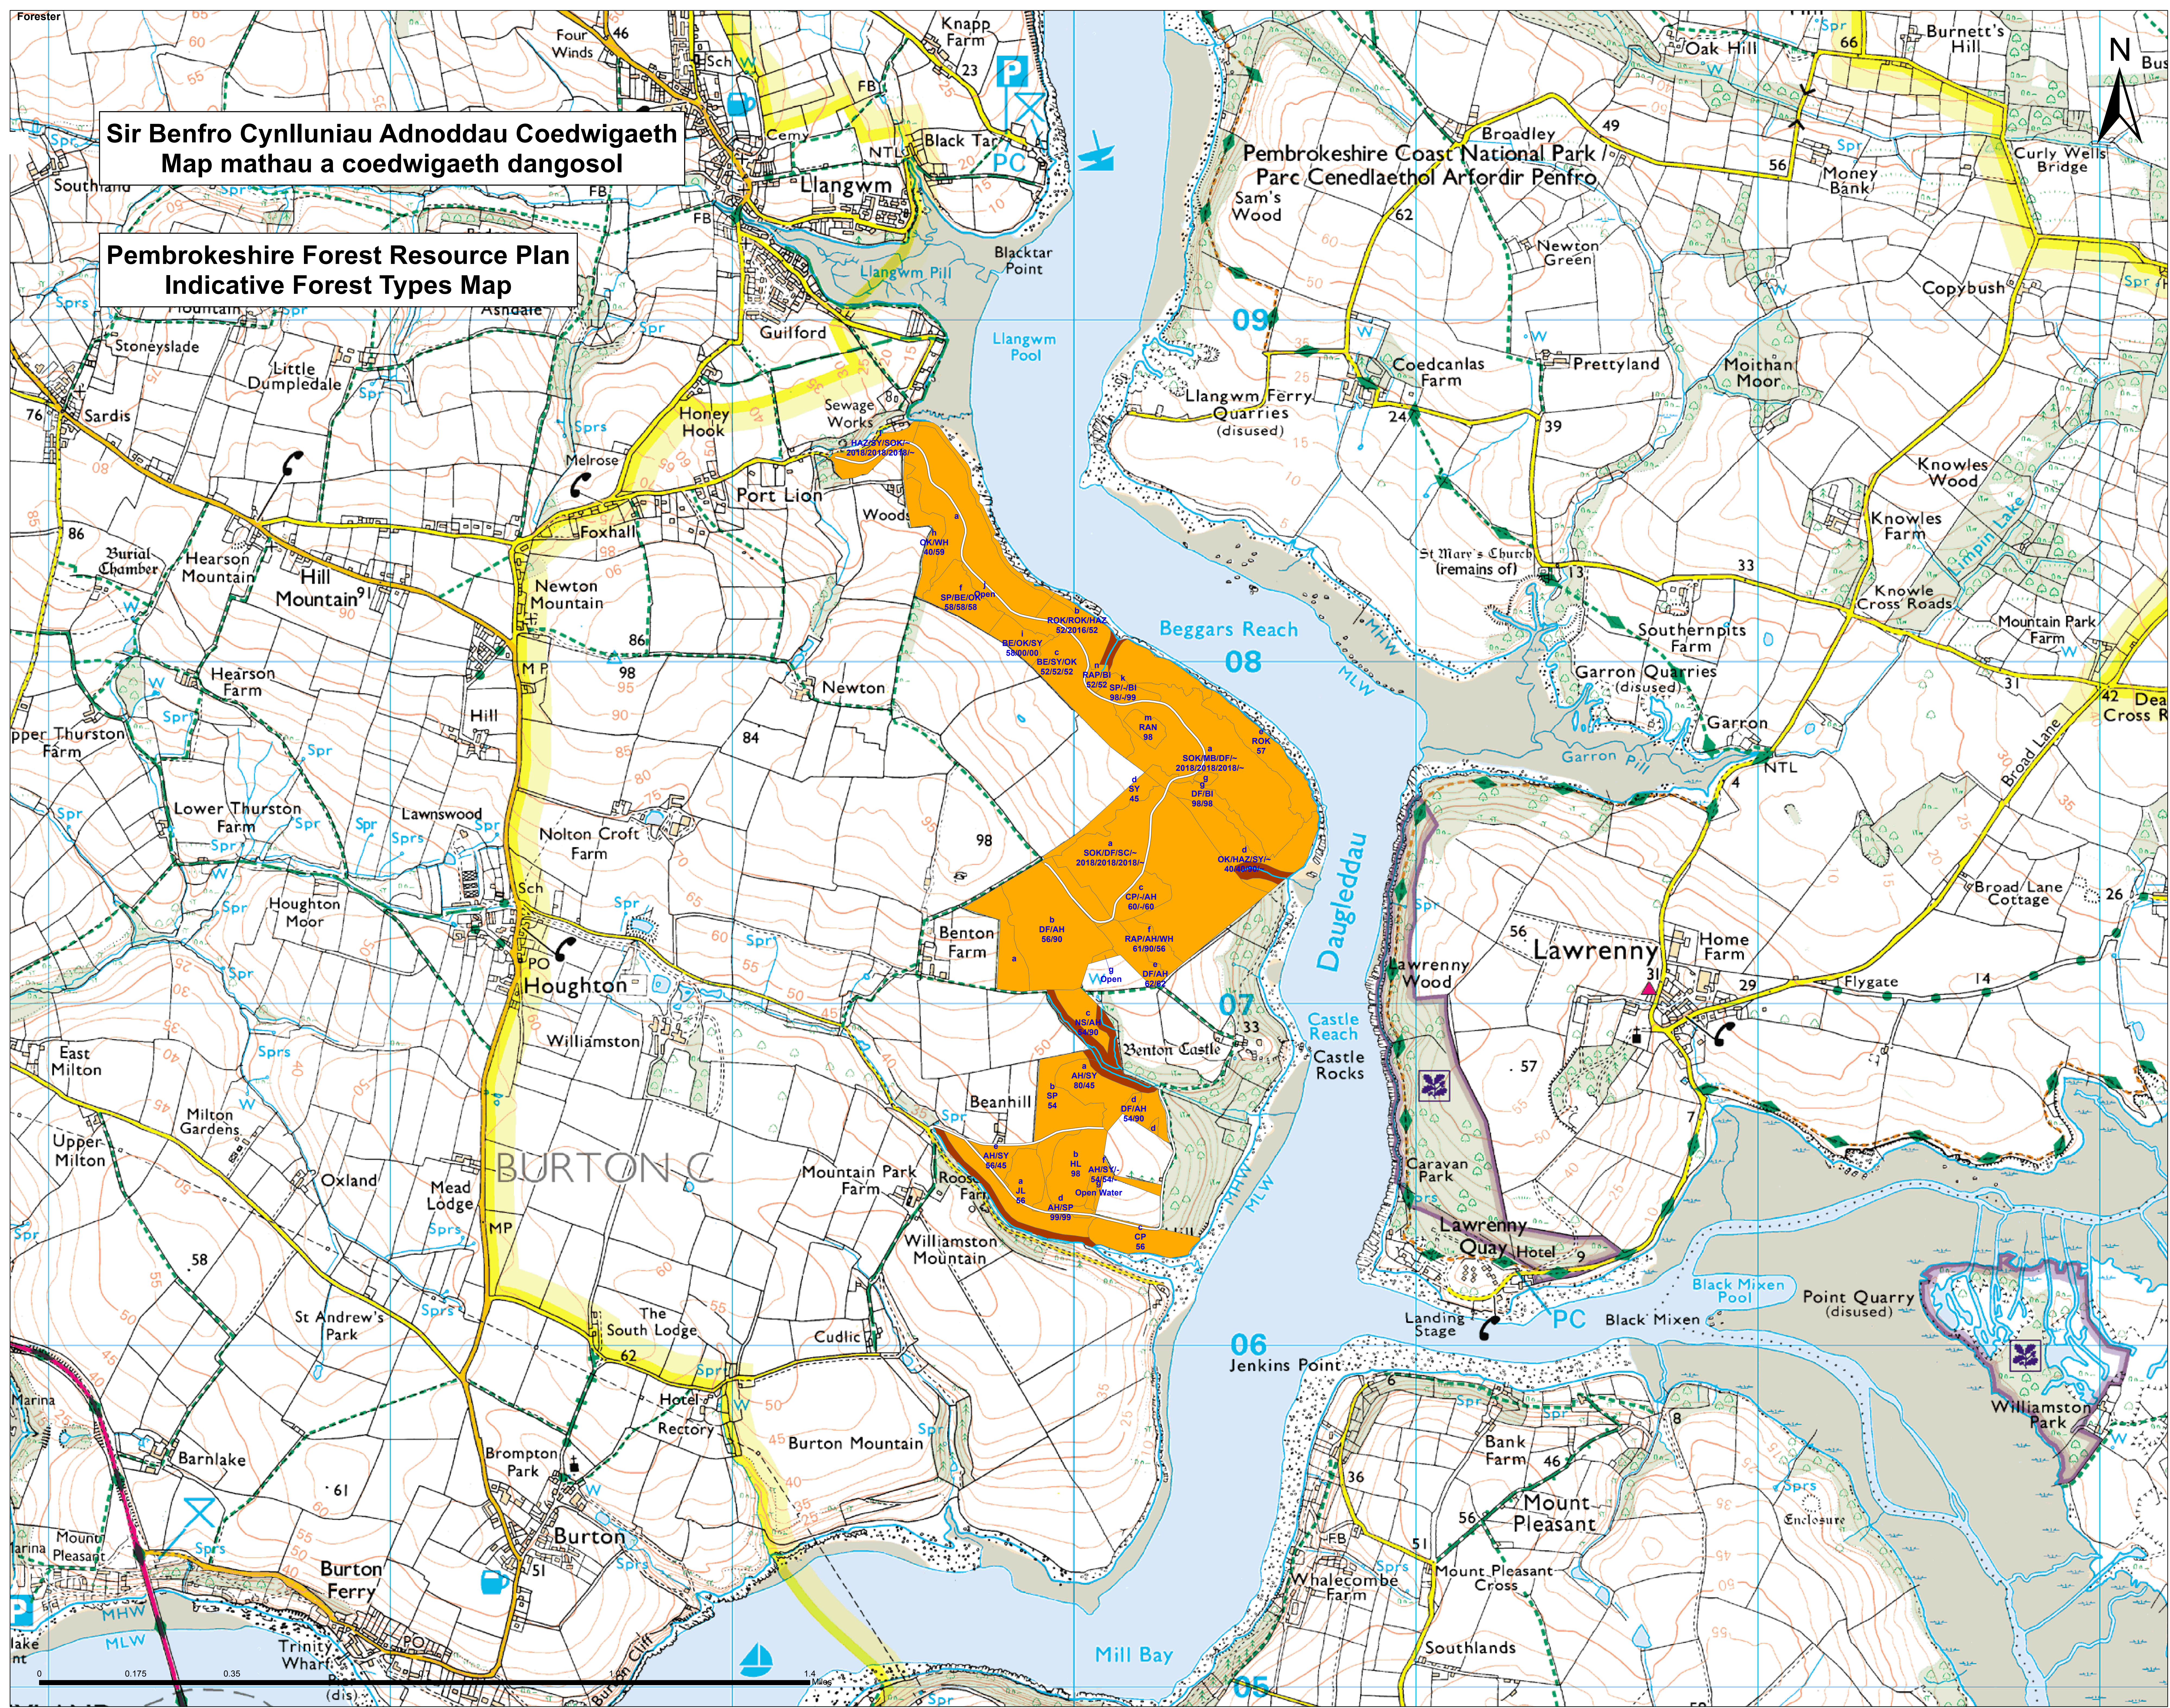

Sir Benfro Cynlluniau Adnoddau Coedwigaeth Map mathau a coedwigaeth dangosol

Pembrokeshire Forest Resource Plan Indicative Forest Types Map

Legend

- Road Segments
- Map 3
- Indicative Forest Types
 - Riparian Woodland
 - Mixed Woodland Predominately Broadleaf
 - Mixed Woodland Predominately Conifer
 - Upland Wales - Lower exposure
 - Upland Wales - Higher exposure
 - Successional Woodland
 - Open Land
 - Other Land
- Water Courses
- Sub-Compartments