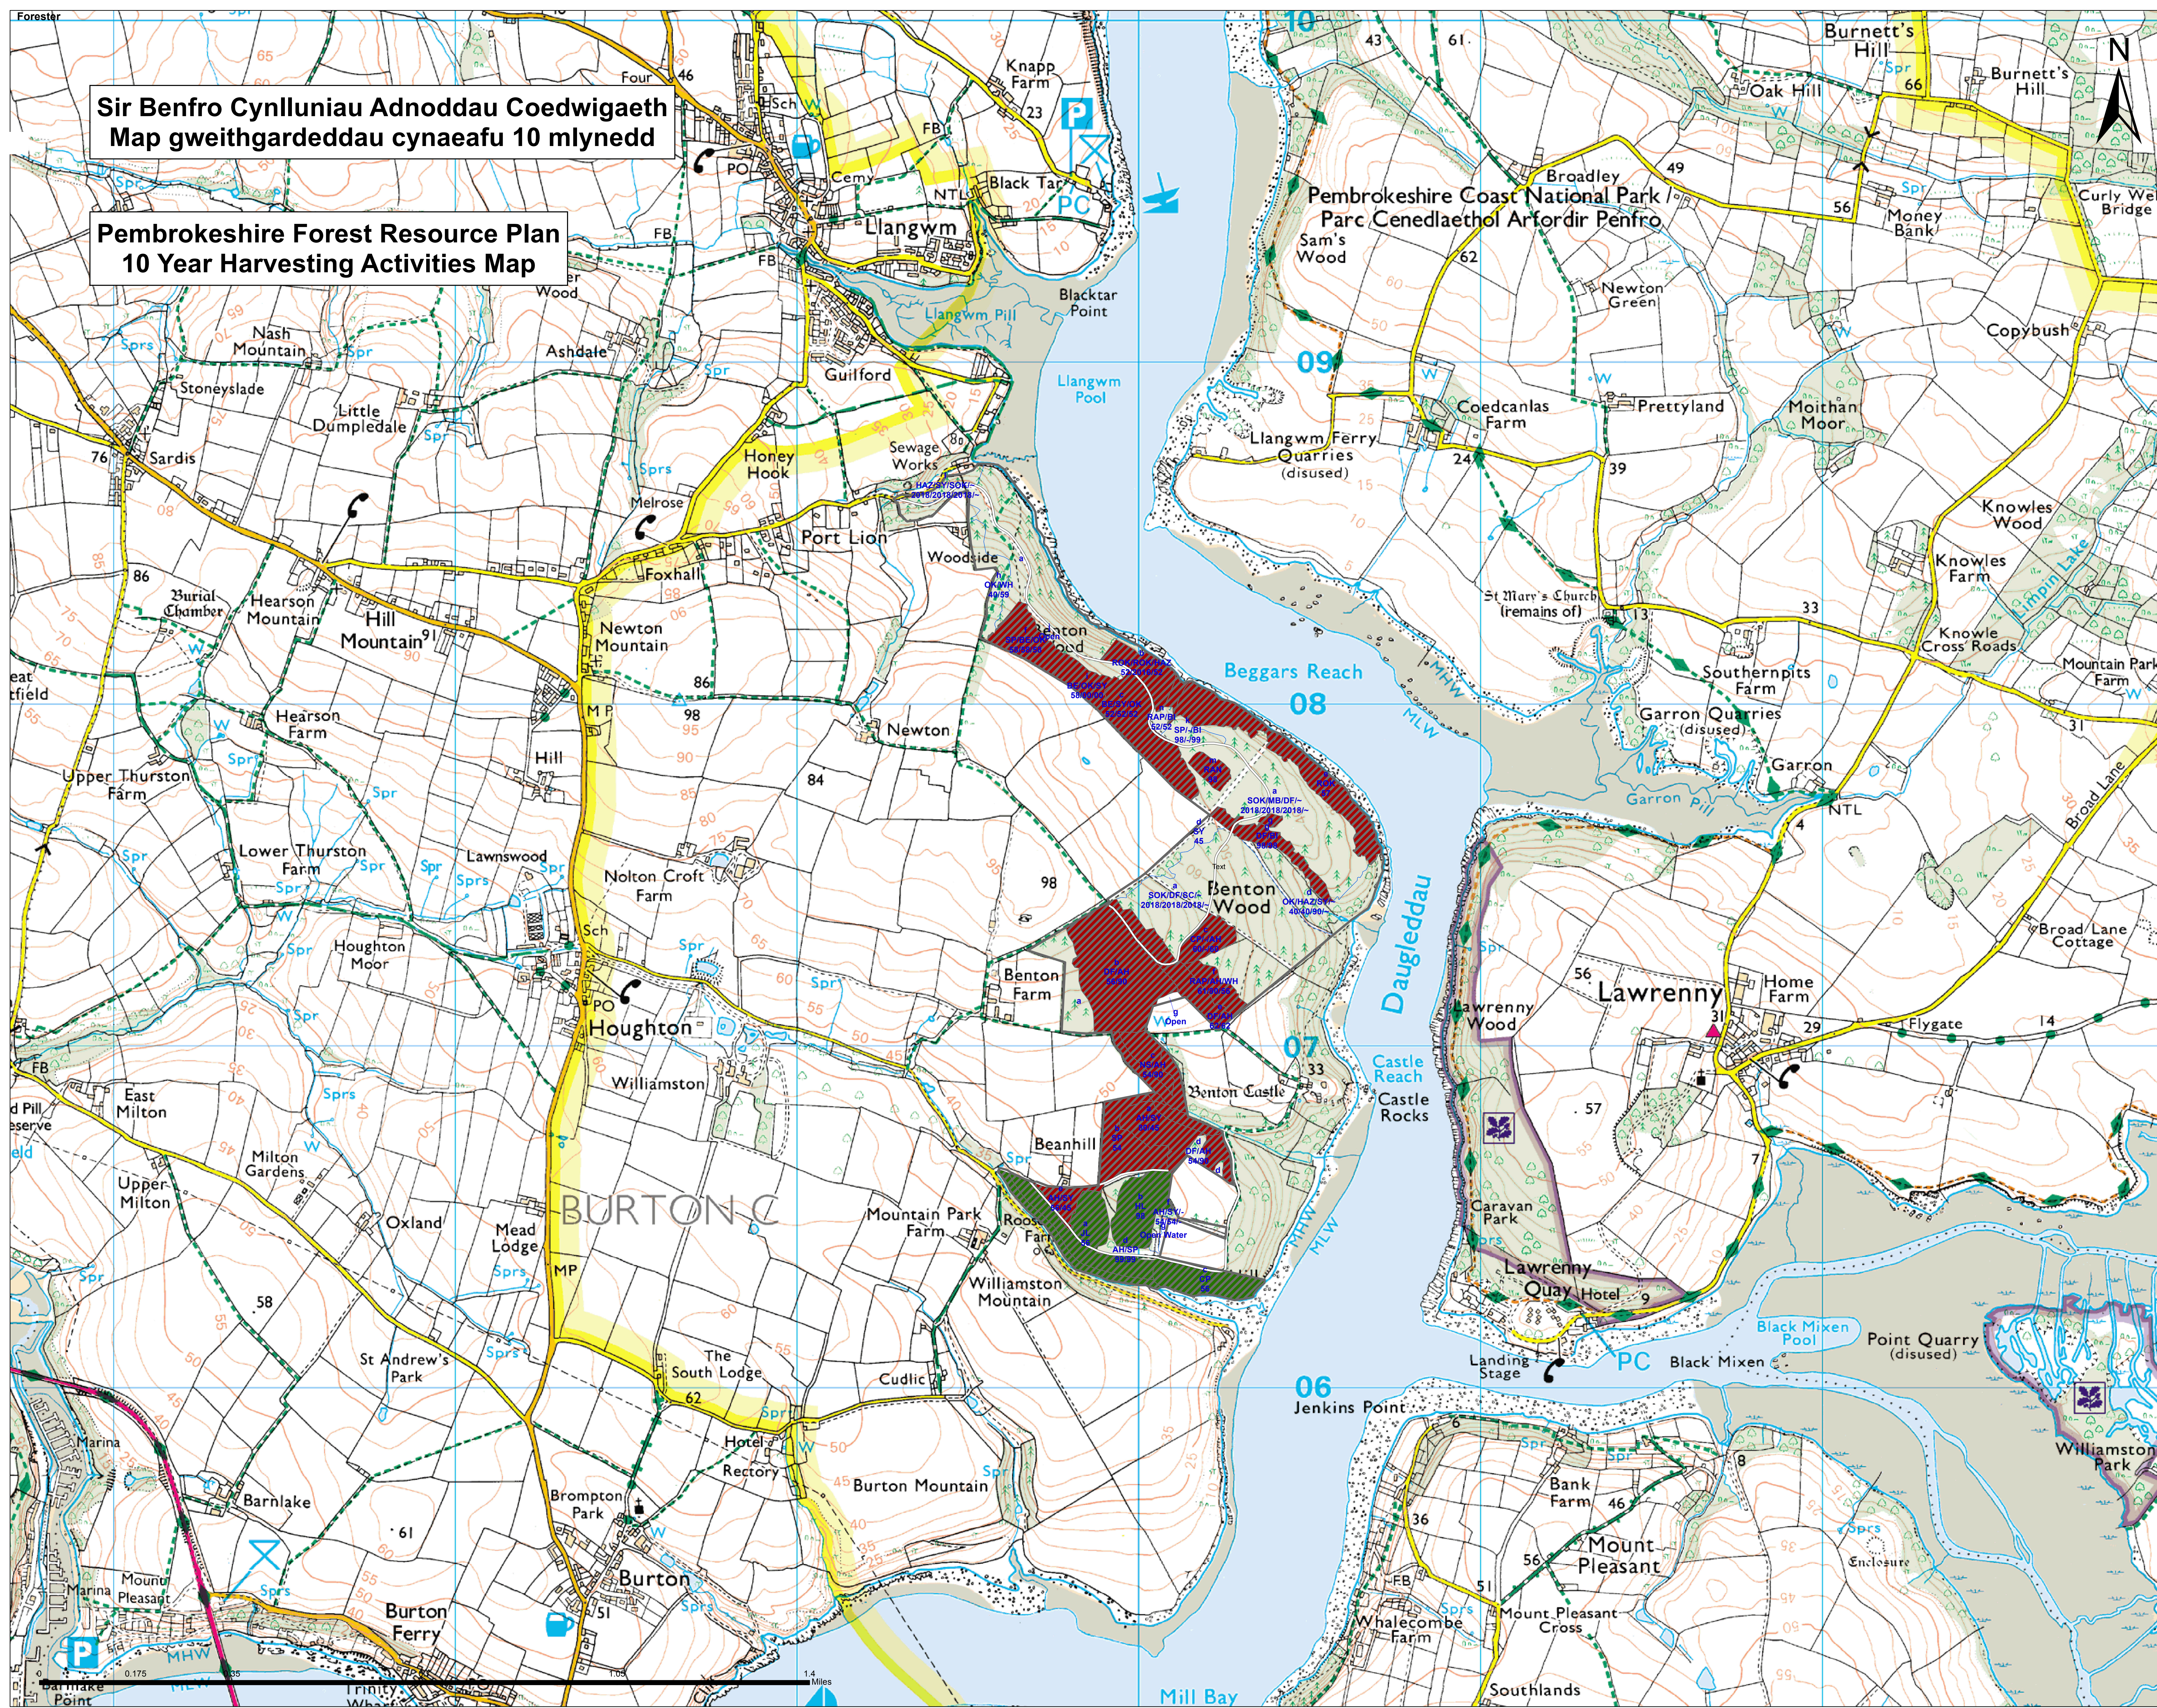

Sir Benfro Cynlluniau Adnoddau Coedwigaeth
Map gweithgareddau cynaeafu 10 mlynedd

Pembrokeshire Forest Resource Plan
10 Year Harvesting Activities Map

Legend

- Pembrokeshire FRP
- Road Segments
- Harvesting Operations
- Timing
 - 5
 - 10
- Map 5
- 10 Year Harvesting Activities
 - Clear Felling
 - Standard Thinning
 - LISS - CCF
 - LISS - Coppice Management
 - LISS - Small Coupe Felling
- No Access
- Limited Access
- Worked within 5 years
- Worked within 10 years
- Riparian
- Sub-Compartments