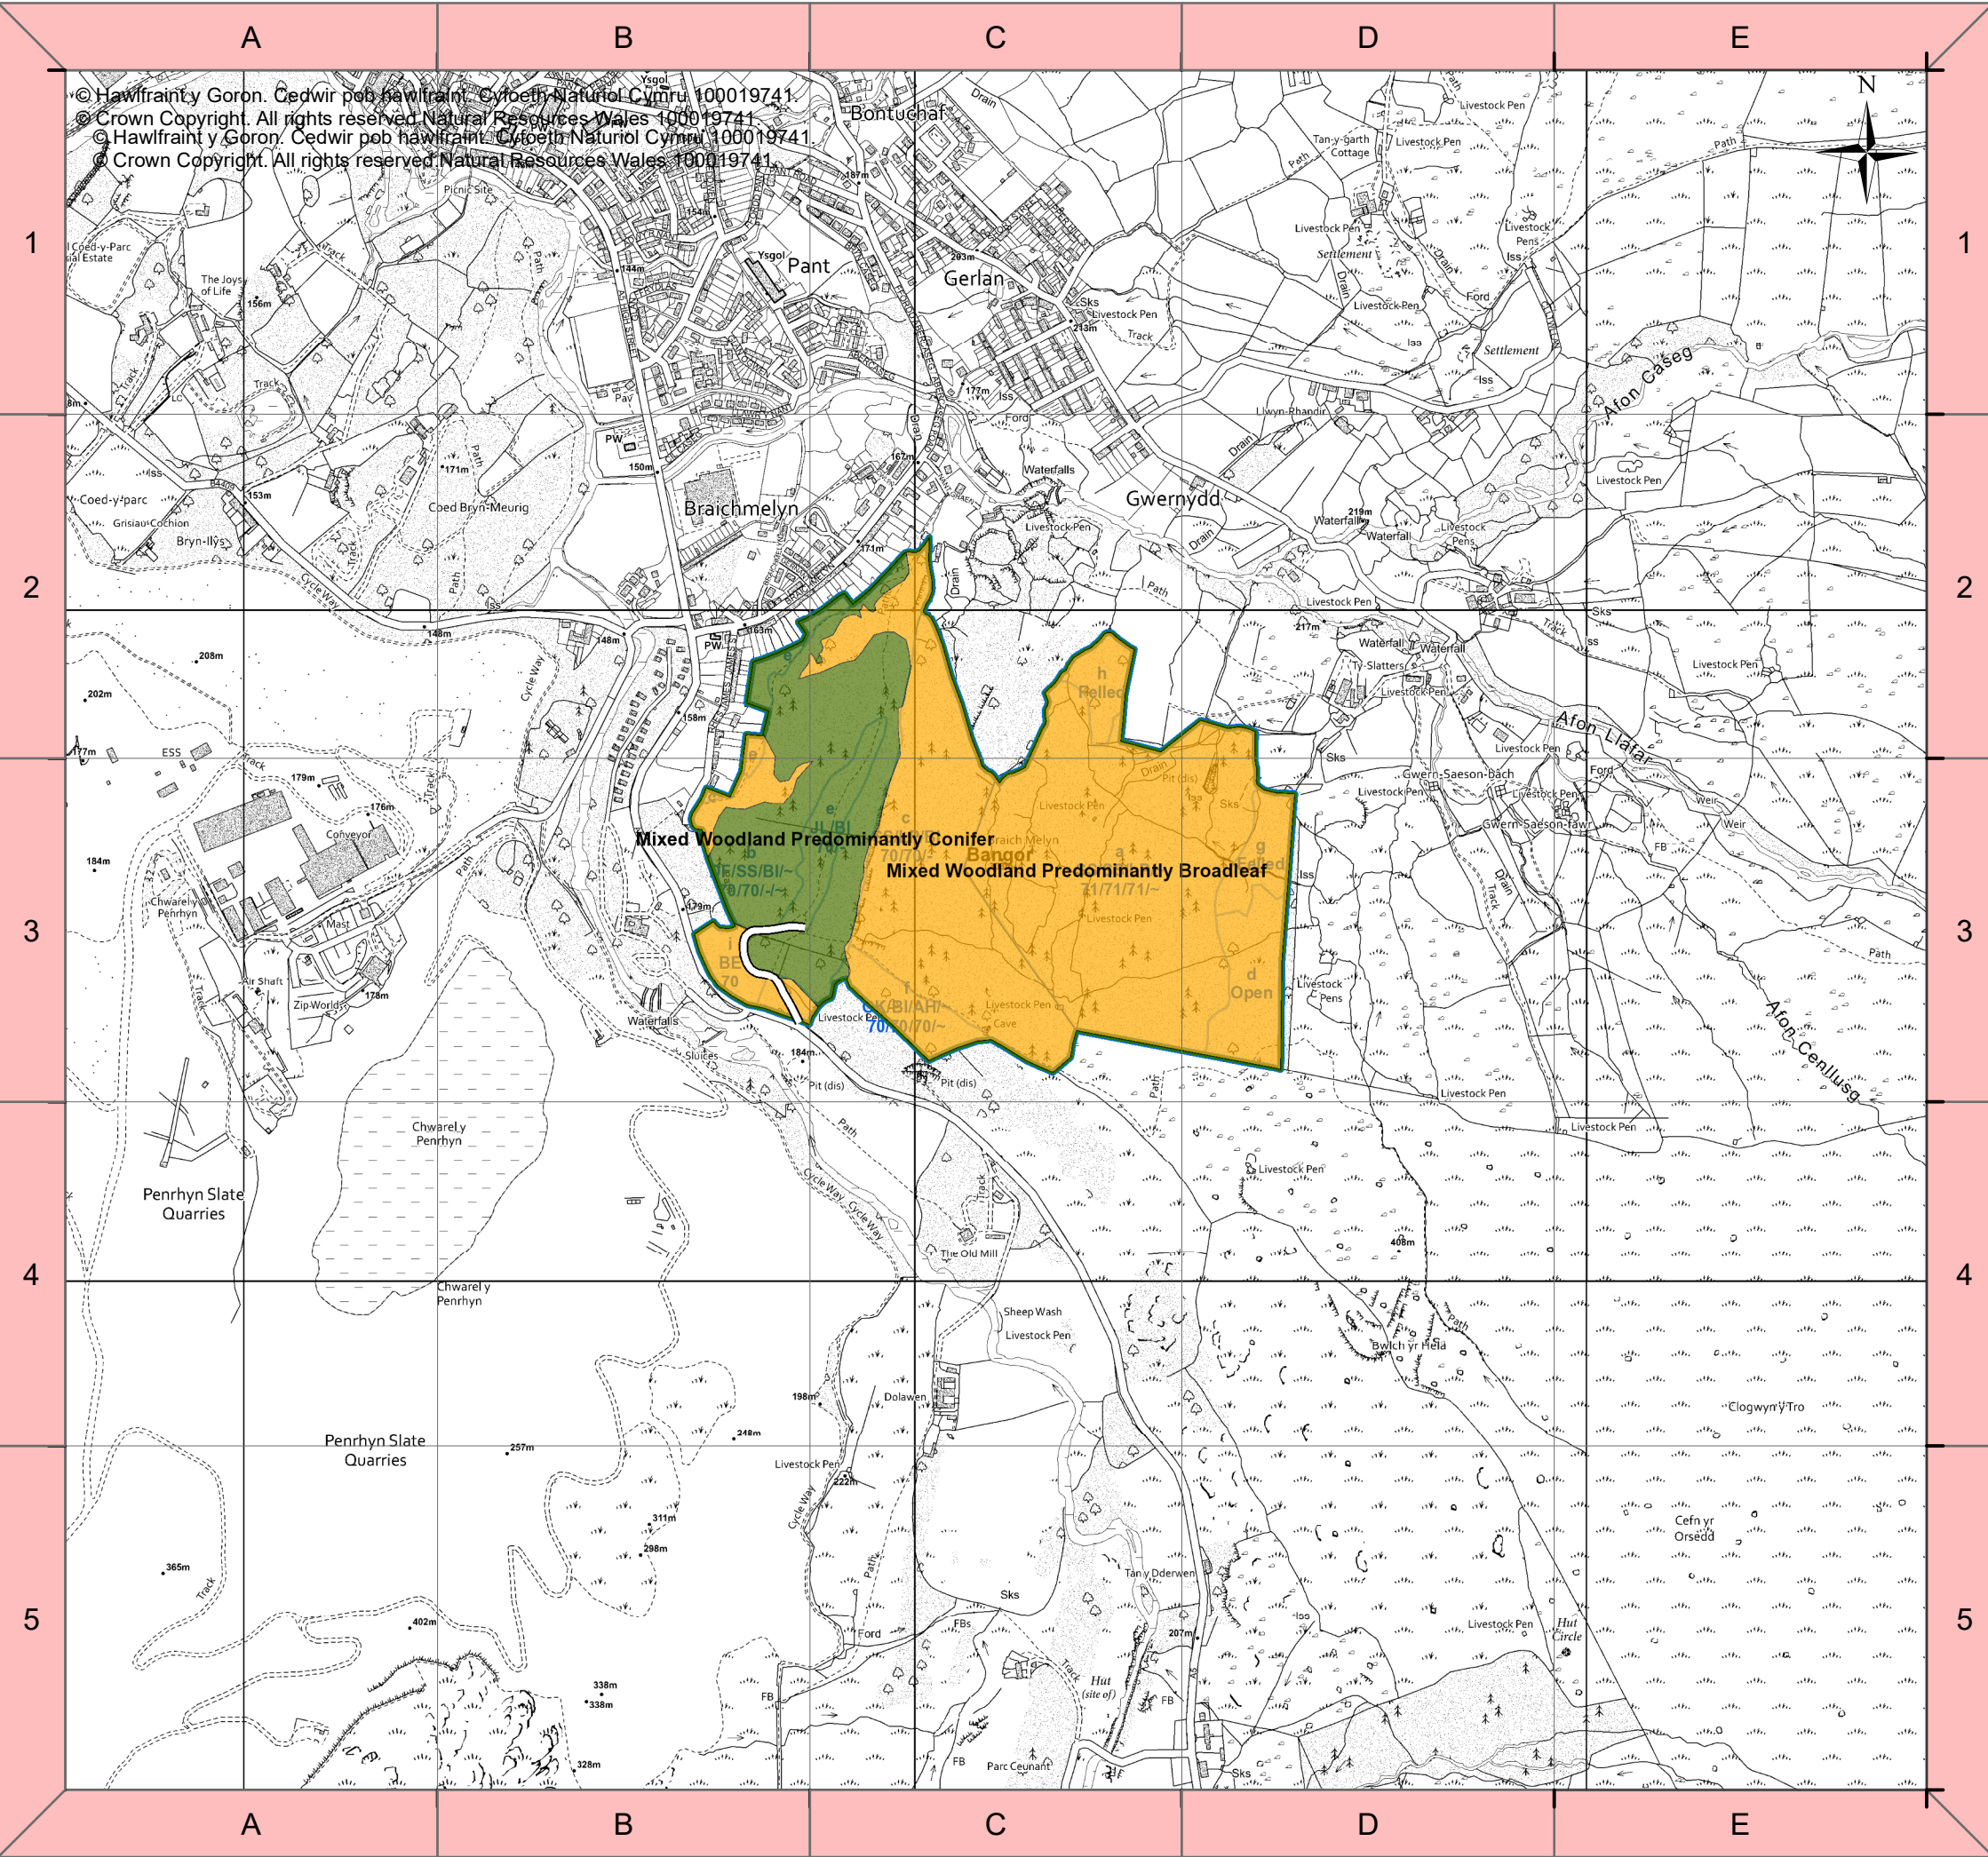

© Hawfrainnt y Goron. Cedwir pob hawfrainnt. Cyfoeth Naturiol Cymru 100019741.
 © Crown Copyright. All rights reserved. Natural Resources Wales 100019741.
 © Hawfrainnt y Goron. Cedwir pob hawfrainnt. Cyfoeth Naturiol Cymru 100019741.
 © Crown Copyright. All rights reserved. Natural Resources Wales 100019741.

Legend

Forest Roads

— Forest Roads

Scenario Restock Areas

- <all other values>
- Riparian Woodland
- Mixed Woodland Predominantly Broadleaf
- Mixed Woodland Predominantly Conifer
- Upland Wales - Lower Exposure
- Upland Wales - Higher Exposure
- Successional Woodland
- Open Land
- Other Land
- Undefined

Blocks

Blocks

Sub-compartments

Sub-compartments

Forest Resource Plan Areas

Forest Resource Plan Areas