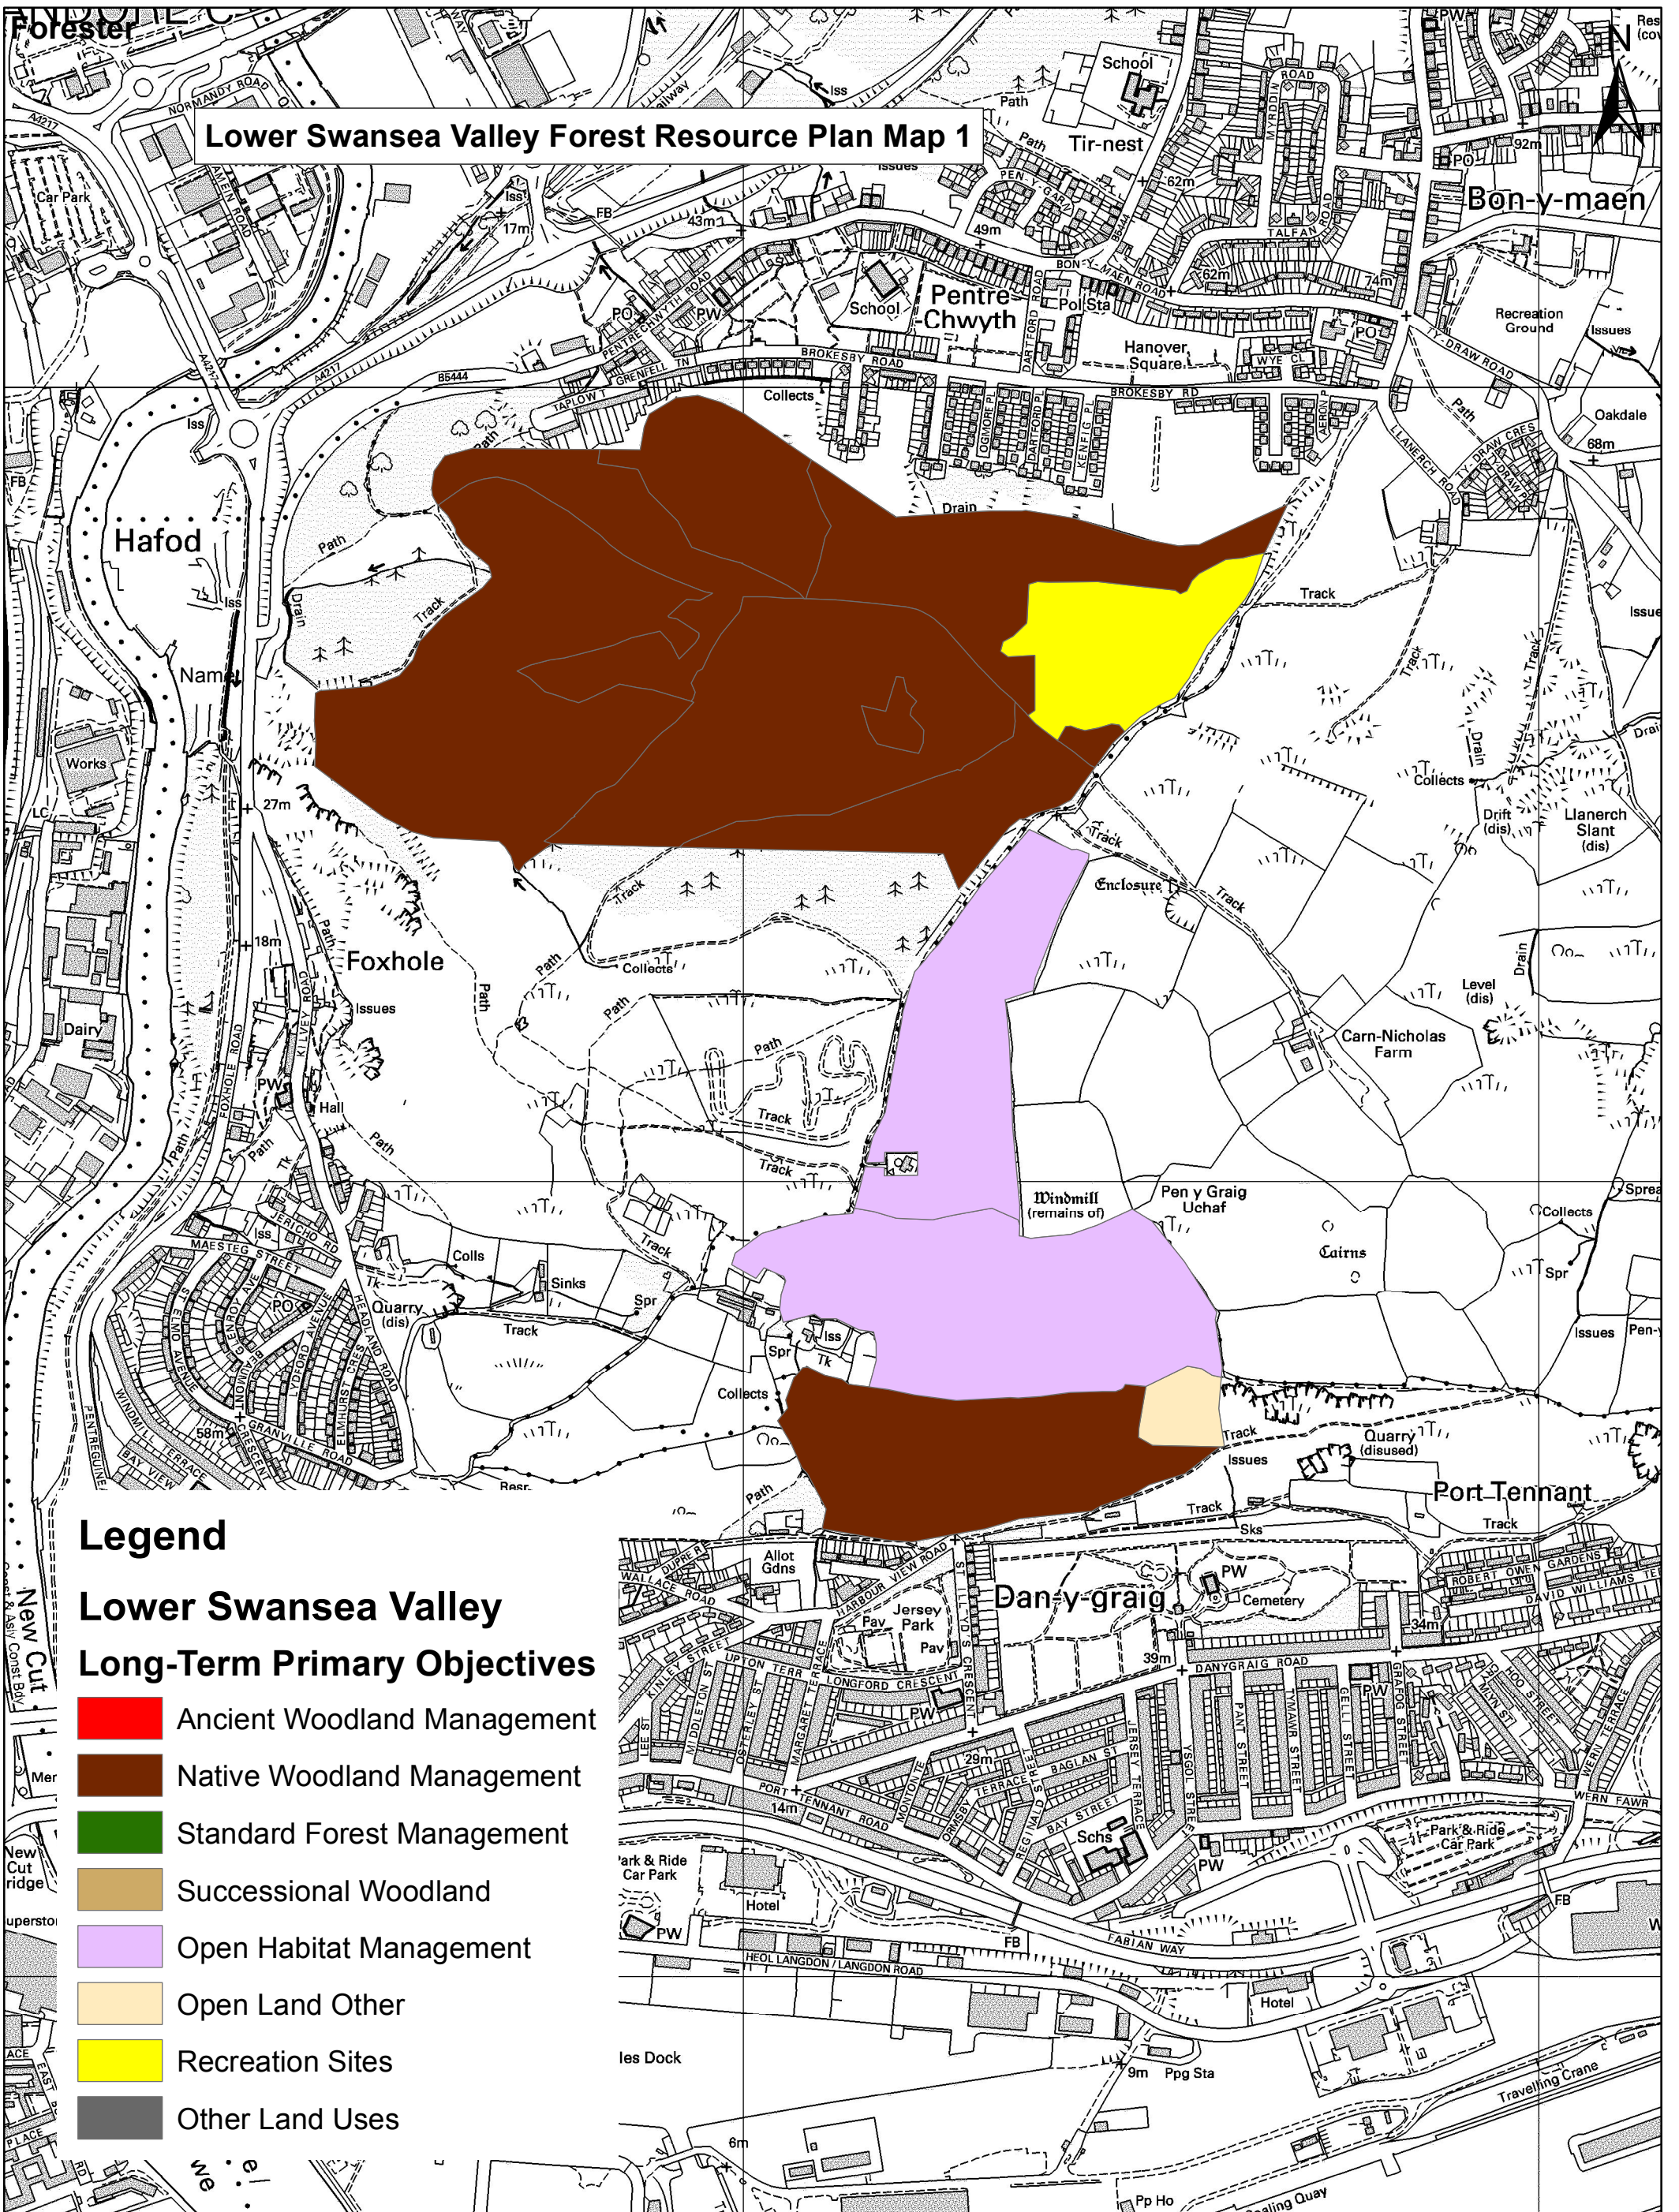

Lower Swansea Valley Forest Resource Plan Map 1

Legend

Lower Swansea Valley Long-Term Primary Objectives

- Ancient Woodland Management
- Native Woodland Management
- Standard Forest Management
- Successional Woodland
- Open Habitat Management
- Open Land Other
- Recreation Sites
- Other Land Uses