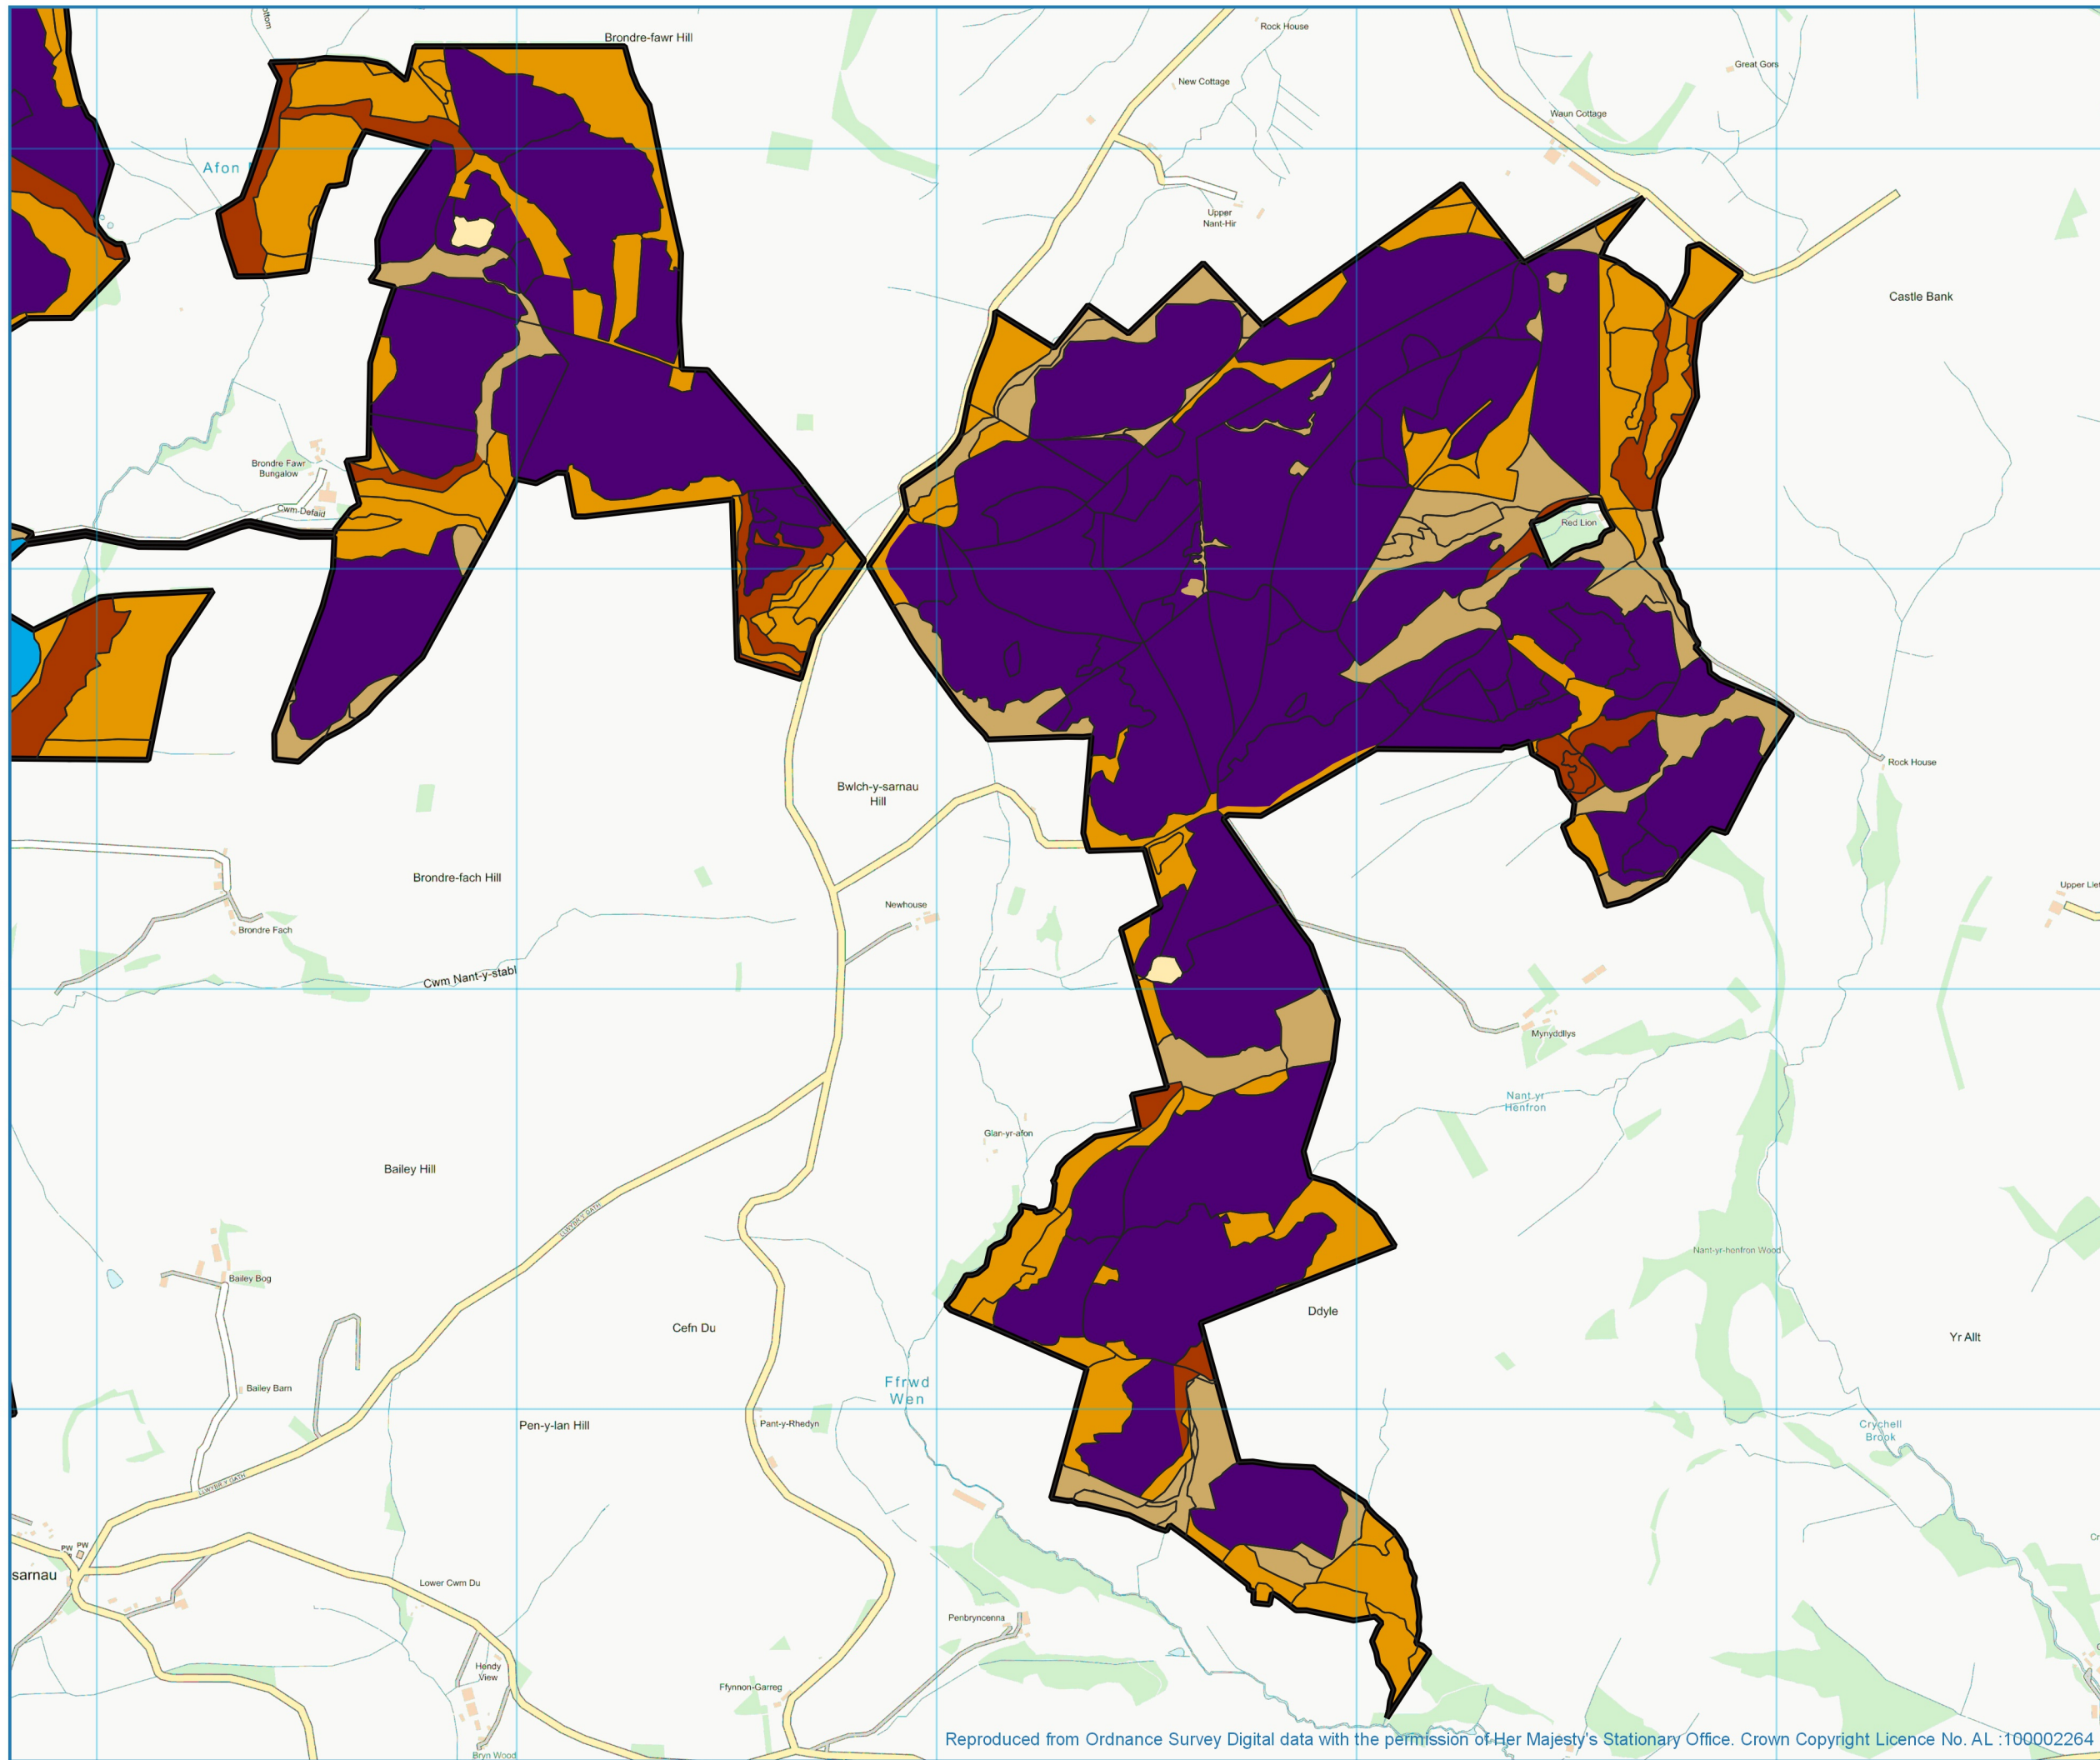

COED SARNAU

Red Lion- Cynefinoedd a Mathau o Goedwigoedd Dangosol / Indicative Forest Types and Habitats

-  Property Boundary
-  Torlannol - Riparian woodland
-  Coetiroedd Cymysg
Llydanddail gan Bennaf -
Mixed woodland
Predominately broadleaf
-  Ucheldir Cymru Llai Agored -
Upland Wales Lower exposure
(predominately conifer tree species)
-  Ucheldir Cymru Mwy Agored
Upland Wales Higher exposure
(predominately conifer tree species)
-  Olynoi - Successional woodland
-  Tir Agored - Open land

Pryor & Rickett
Silviculture
Chartered Foresters & Woodland Consultants

1:15000
Scale Correct at A3
Grid Ref: SO052762
Date: 03/11/2021
Drawn by: SteveK

Pryor and Rickett Silviculture
10 Priory Hill, Brecon, Wales, LD3 9DH

01874 620777 || Wales@silviculture.co.uk

Reproduced from Ordnance Survey Digital data with the permission of Her Majesty's Stationary Office. Crown Copyright Licence No. AL :100002264