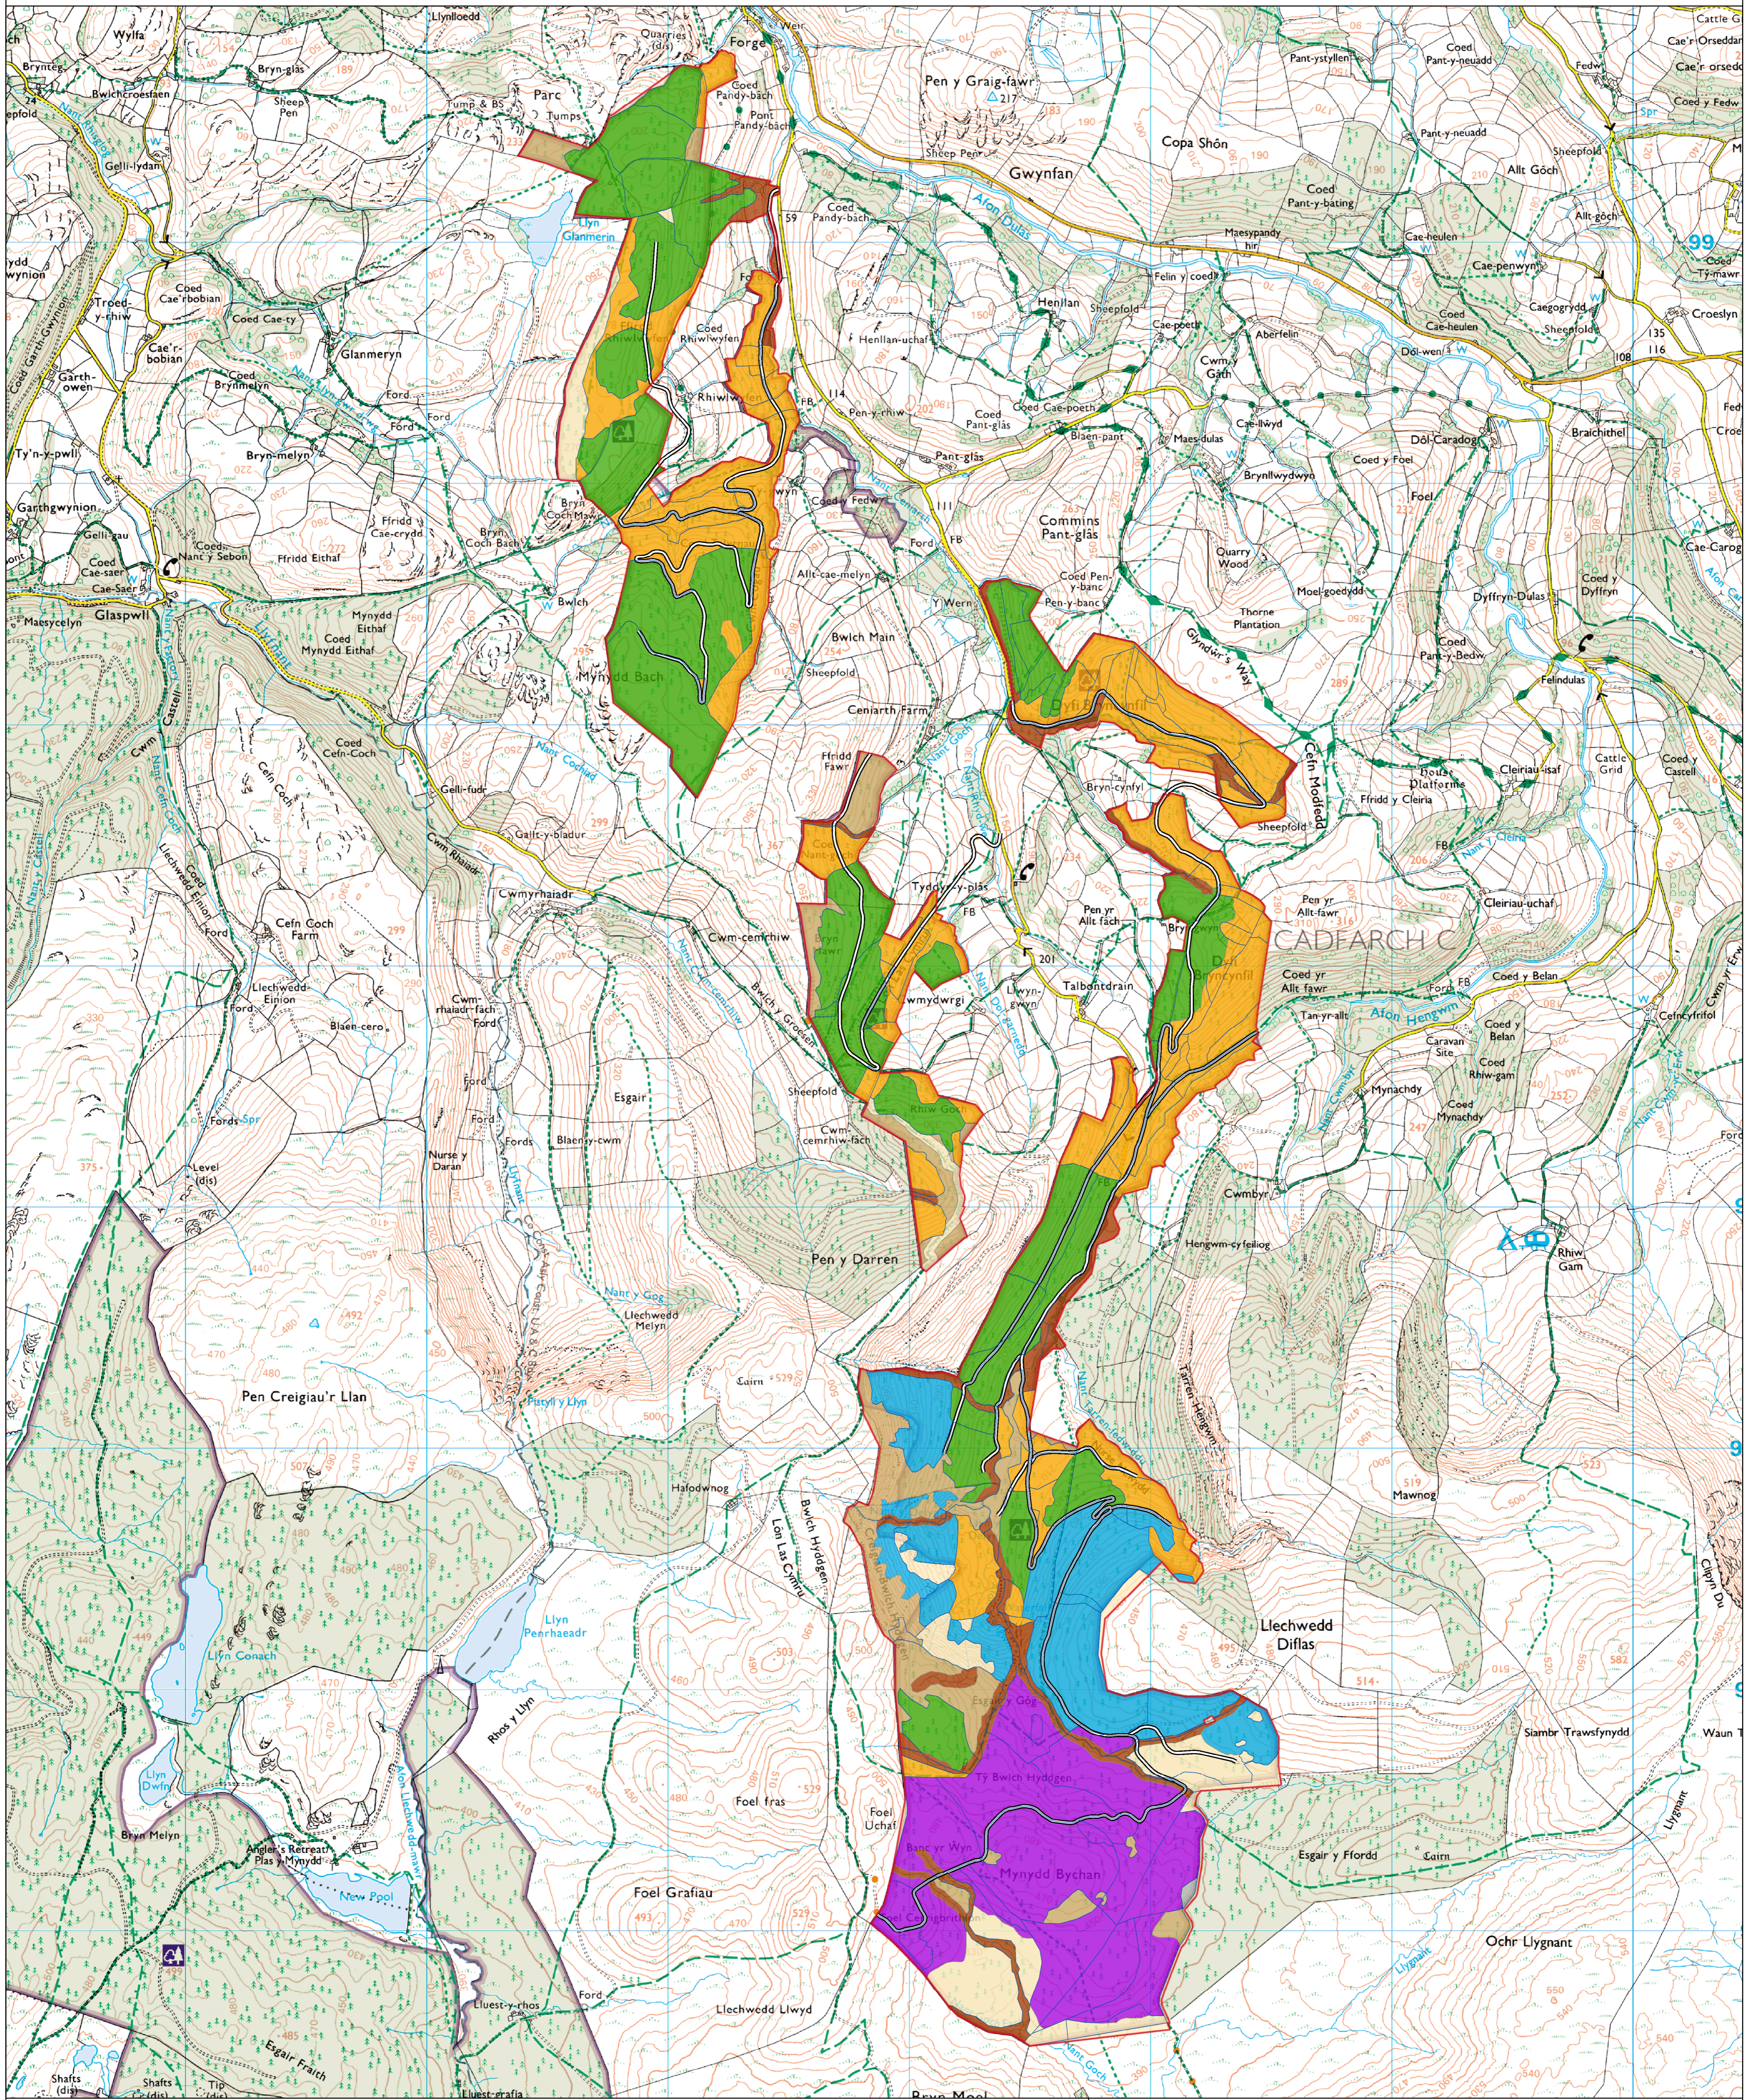

# Machynlleth Forest Resource Plan - Map 3 (Part B - Forge)

Machynlleth FRP Boundary	Upland Wales - Lower exposure
Subcompartments	Upland Wales - Higher exposure
<b>Indicative Forest Types</b>	Successional Woodland
Riparian Woodland	Open Land
Mixed Woodland Predominately Broadleaf	Other Land
Mixed Woodland Predominately Conifer	Forest Road