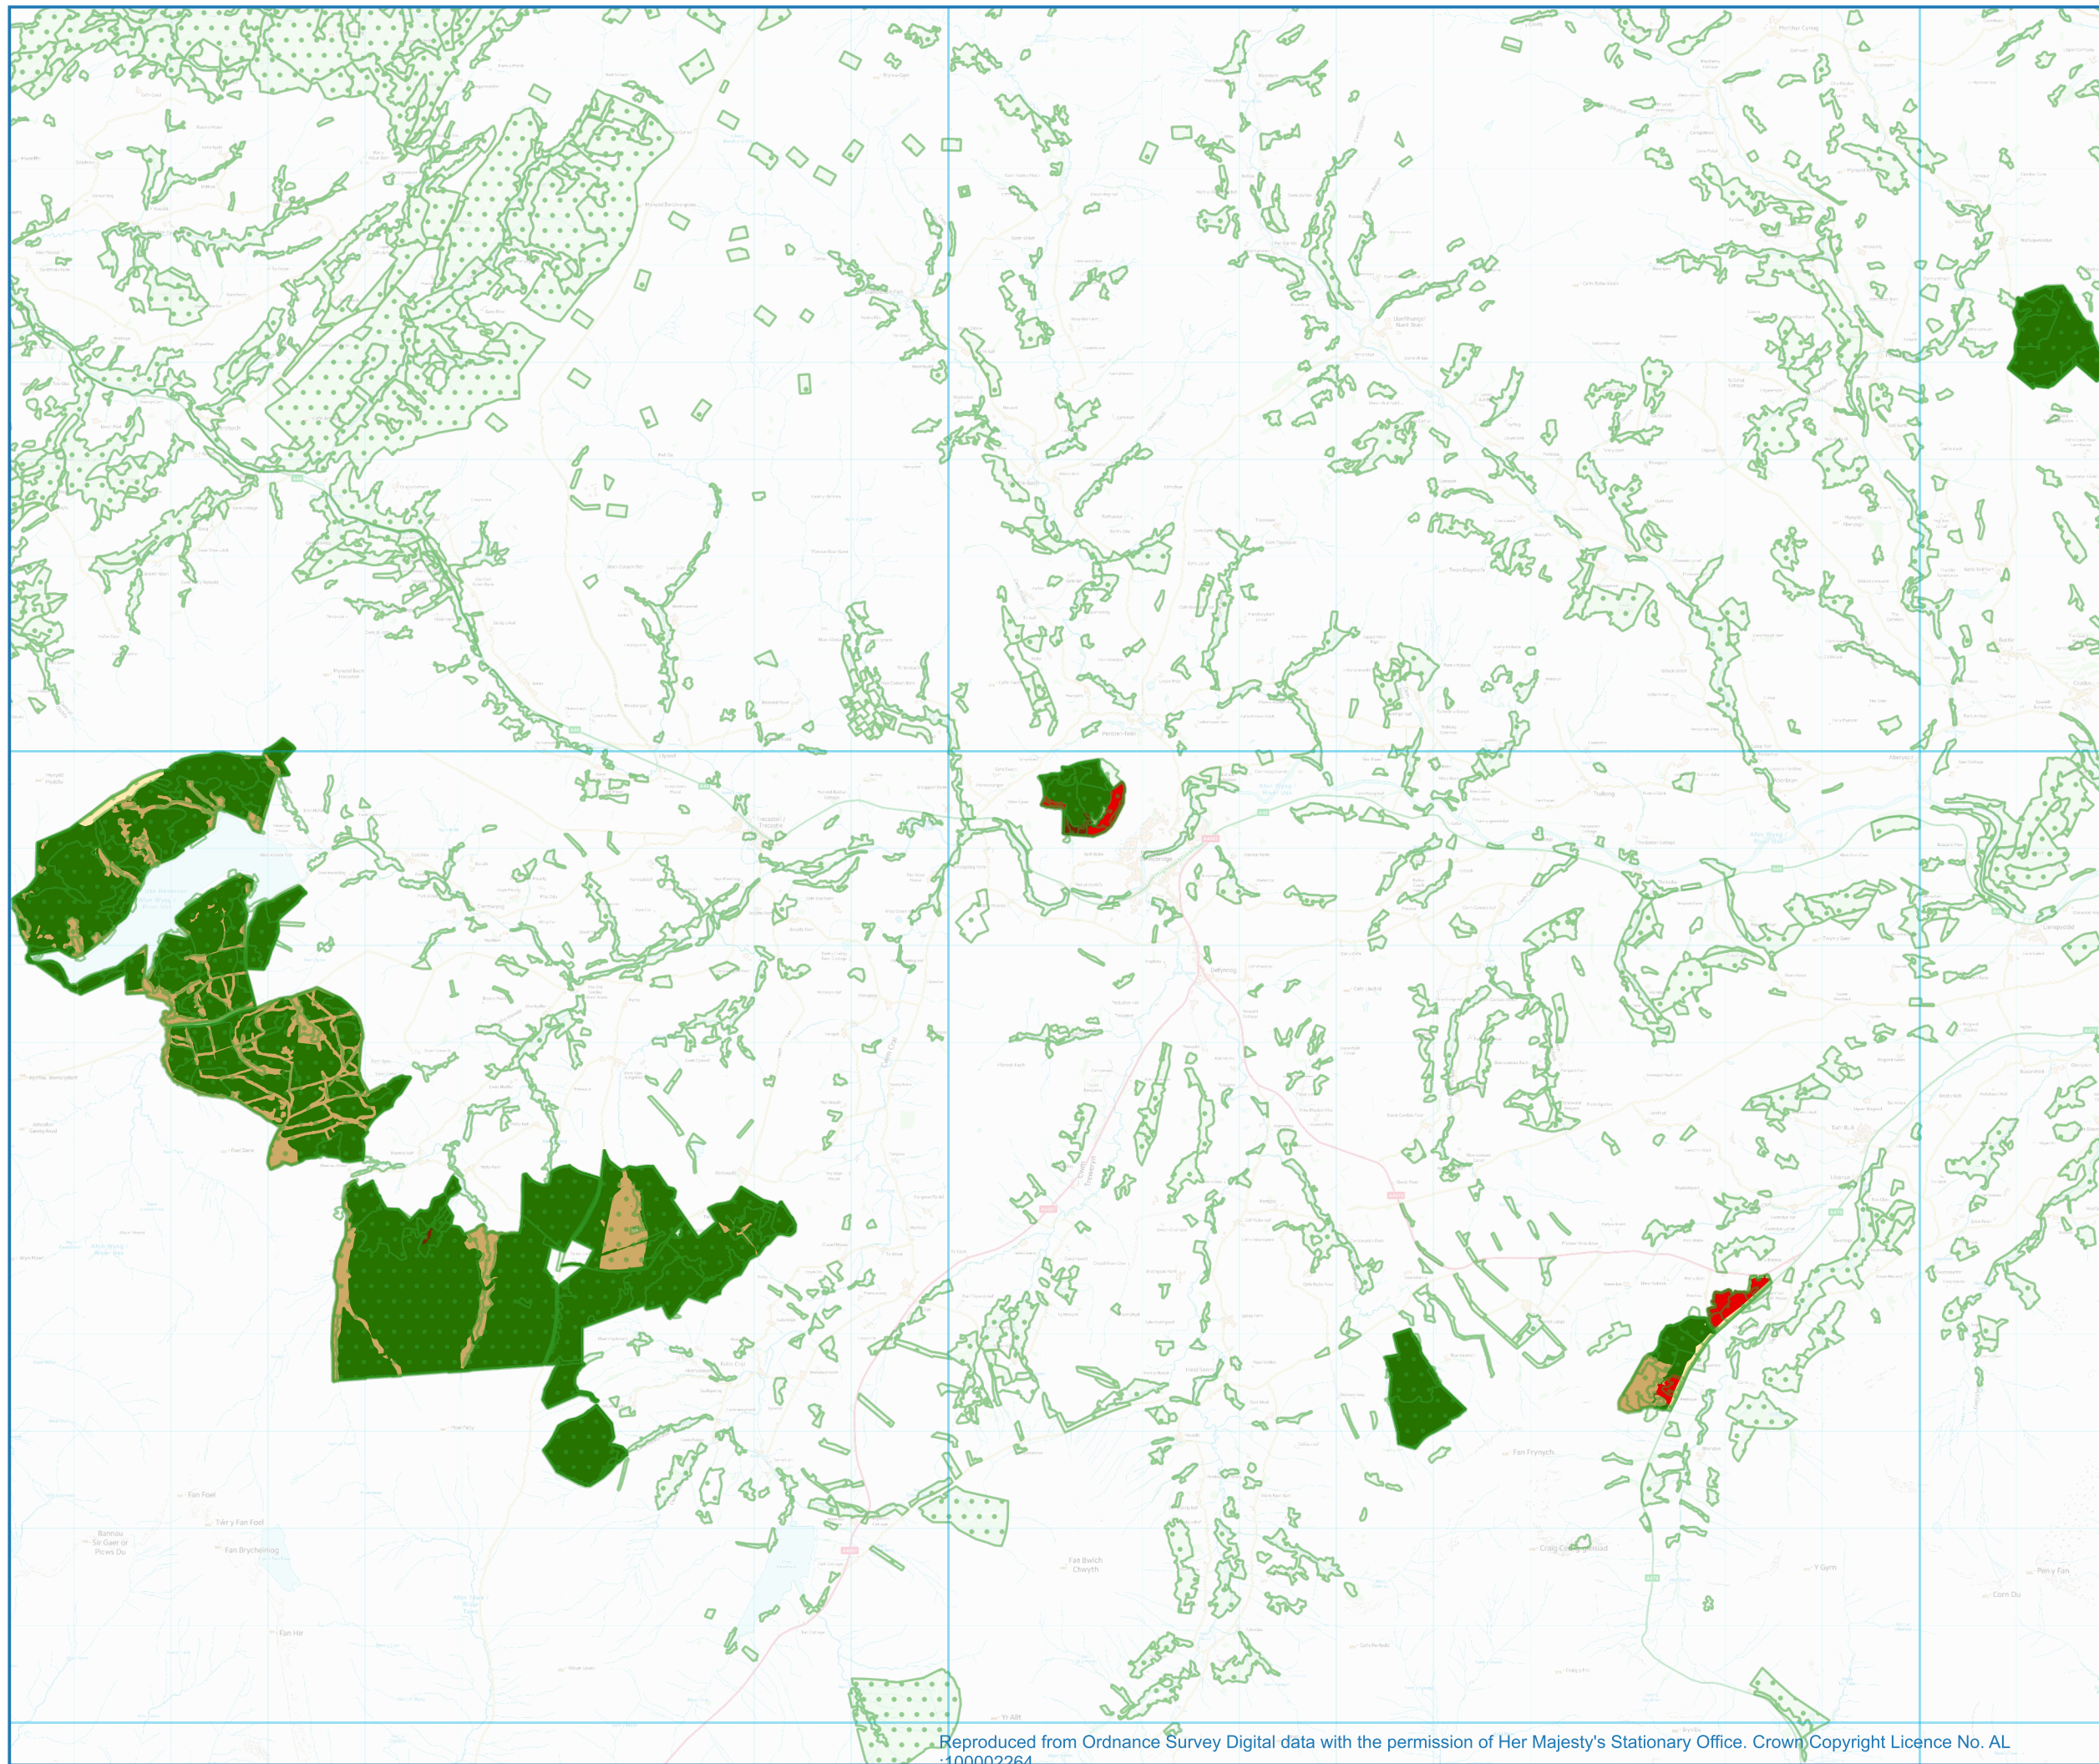

# USK & GLASFYNYDD

## Long Term Vision

-  Non woodland
-  Woodland
-  Ancient Woodland Management
-  Native Woodland Management
-  Standard Forest Management
-  Successional Woodland
-  Open Habitat Management
-  Open Land Other
-  Recreation Sites
-  Other Land Use
-  Undefined

1:65000  
 Scale Correct at A3  
 Grid Ref: SN911286  
 Date: 16/03/2022  
 Drawn by: Sam Roberts

Pryor and Rickett Silviculture  
 10 Priory Hill, Brecon, Wales, LD3 9DH

01874 620777 || Wales@silviculture.co.uk