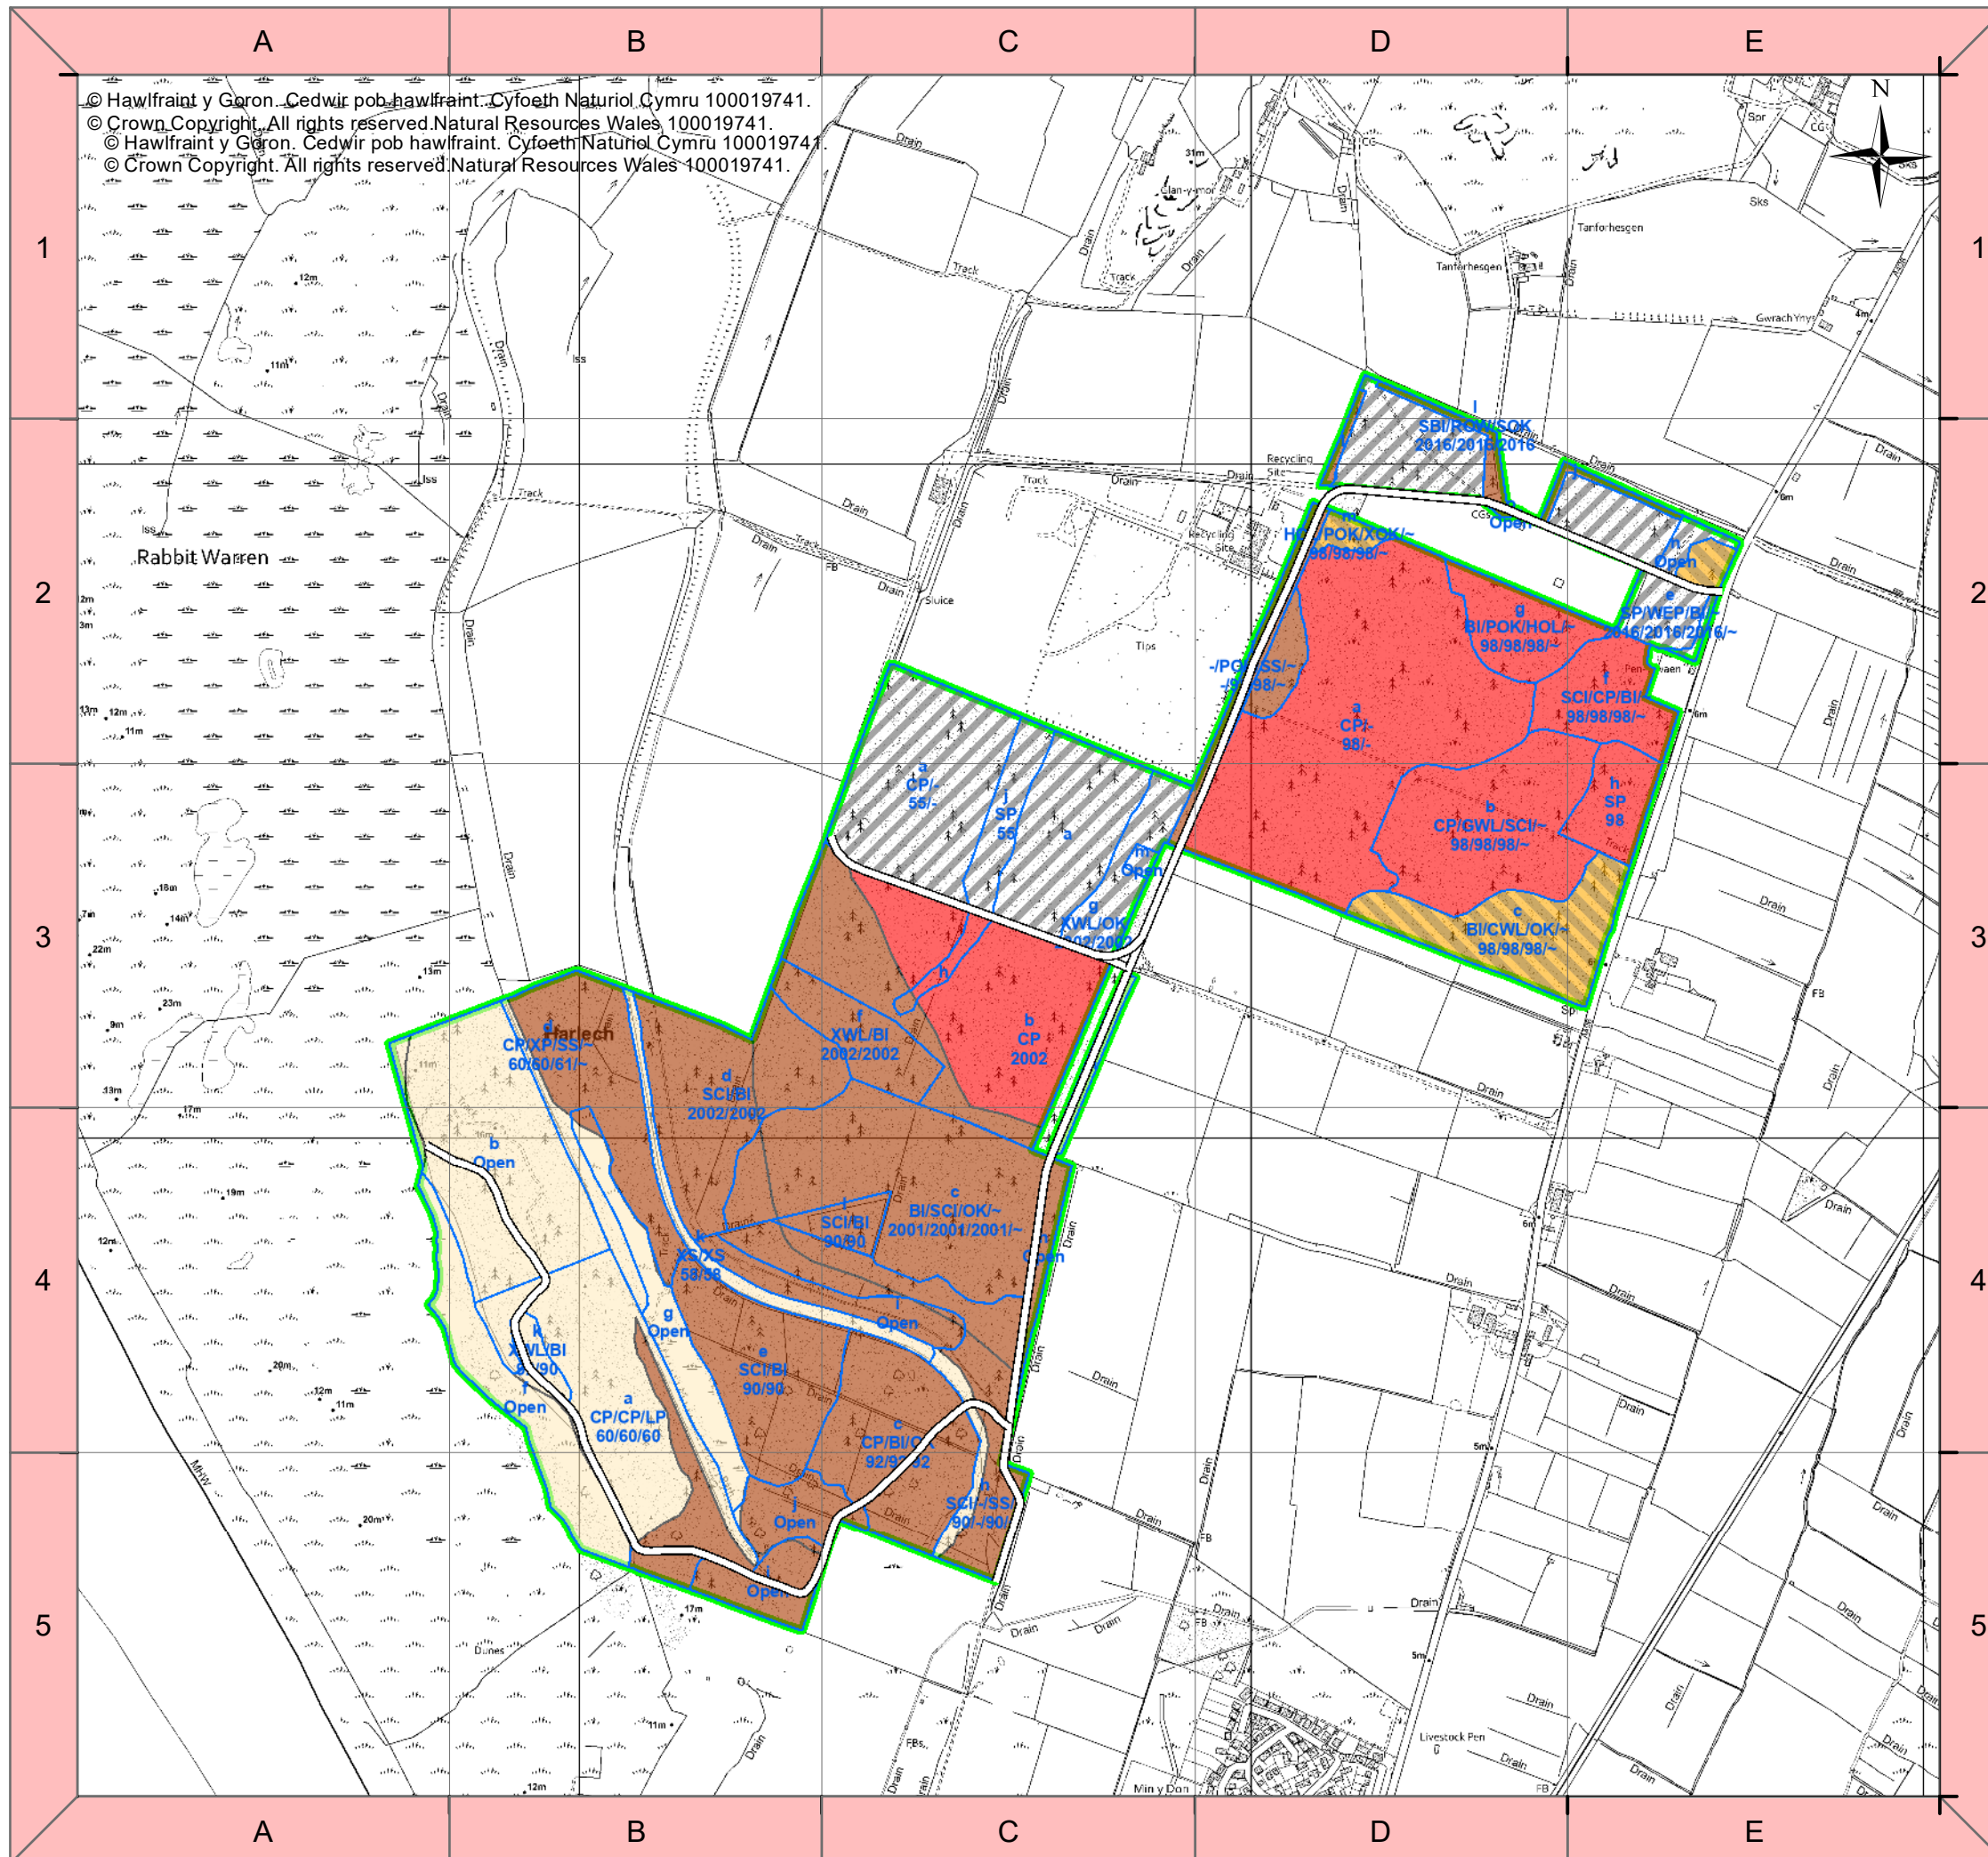

□ Unassigned  
Management -  
Young Crops or  
recent felling

■ Low Impact  
Silvicultural  
System

■ Minimum  
Intervention

■ Long Term  
Retention

■ Natural Reserve

■ Open Land

■ Blocks

© Hawfrain y Geron. Cedwir pob hawfrain. Cyfoeth Naturiol Cymru 100019741.  
© Crown Copyright. All rights reserved. Natural Resources Wales 100019741.  
© Hawfrain y Geron. Cedwir pob hawfrain. Cyfoeth Naturiol Cymru 100019741.  
© Crown Copyright. All rights reserved. Natural Resources Wales 100019741.